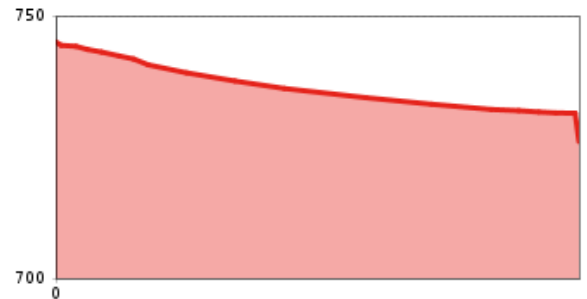

2013 | OD Trails - Jump Line

distance 0,2 km difficulty average

altitude meters downhill 20 m

starting point: Abzweigung Green Line

destination point: Einmündung Green Line

Altitude profile

Description

Drops and tables at different heights form the jump line. The difficulty can be gradually increased on 3 lines. Here, everyone can compete with the others according to their personal ability.