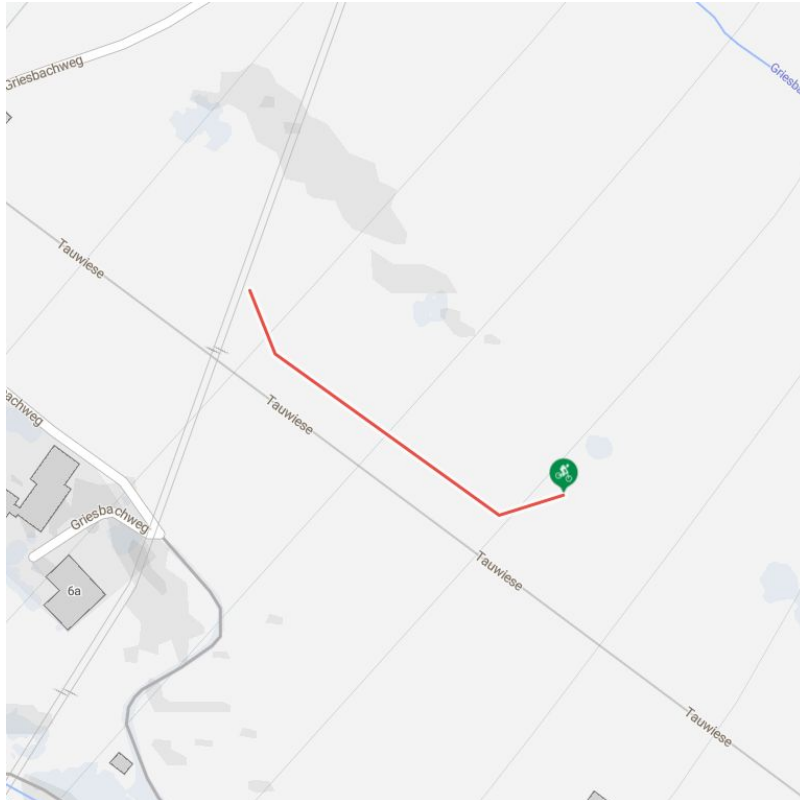

2013 | OD Trails - Jump Line

distance 0,2 km difficulty average

altitude meters downhill 20 m

starting point: Abzweigung Green Line

destination point: Einmündung Green Line

Altitude profile

Description

Drops and tables at different heights form the jump line. The difficulty can be gradually increased on 3 lines. Here, everyone can compete with the others according to their personal ability.