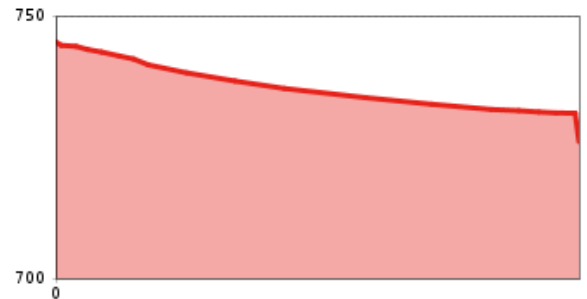

# 2013 | OD Trails - Jump Line

distance	0,2 km	difficulty	average
----------	--------	------------	---------

altitude meters downhill	20 m
--------------------------	------

starting point:	Abzweigung Green Line
-----------------	-----------------------

destination point:	Einmündung Green Line
--------------------	-----------------------

Altitude profile