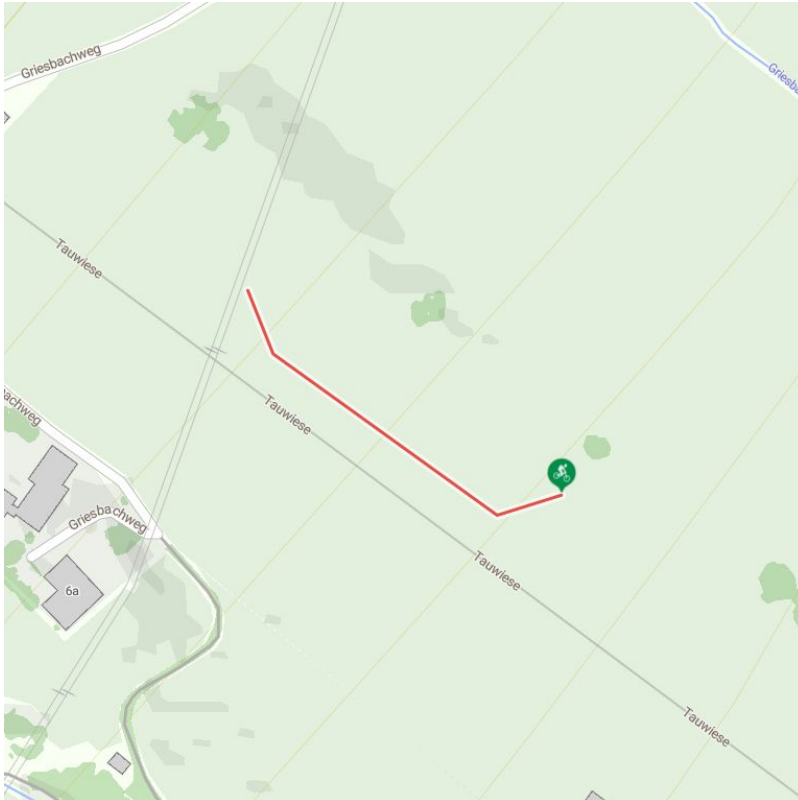

# 2013 | OD Trails - Jump Line

distance	0,2 km	difficulty	average
----------	--------	------------	---------

altitude meters downhill	20 m
--------------------------	------

starting point:	Abzweigung Green Line
-----------------	-----------------------

destination point:	Einmündung Green Line
--------------------	-----------------------

Altitude profile