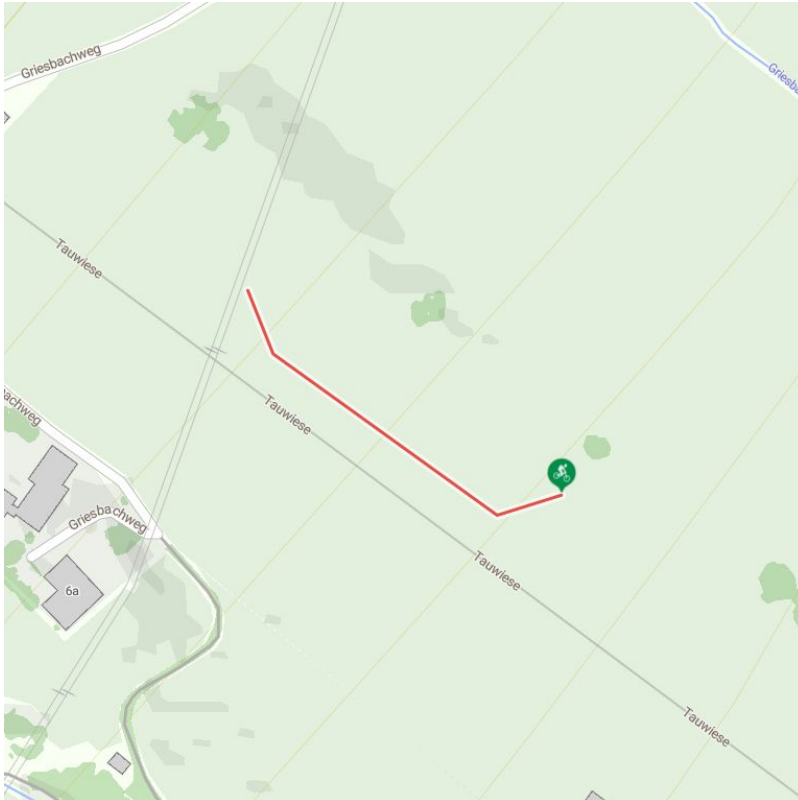

2013 | OD Trails - Jump Line

distance	0,2 km	difficulty	average
----------	--------	------------	---------

altitude meters downhill	20 m
--------------------------	------

starting point:	Abzweigung Green Line
-----------------	-----------------------

destination point:	Einmündung Green Line
--------------------	-----------------------

Altitude profile

Description

Drops and tables at different heights form the jump line. The difficulty can be gradually increased on 3 lines. Here, everyone can compete with the others according to their personal ability.