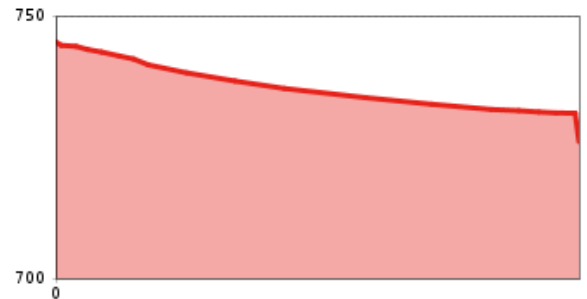

2013 | OD Trails - Jump Line

distance	0,2 km	difficulty	average
----------	--------	------------	---------

altitude meters downhill	20 m
--------------------------	------

starting point:	Abzweigung Green Line
-----------------	-----------------------

destination point:	Einmündung Green Line
--------------------	-----------------------

Altitude profile

Description

Drops and tables at different heights form the jump line. The difficulty can be gradually increased on 3 lines. Here, everyone can compete with the others according to their personal ability.