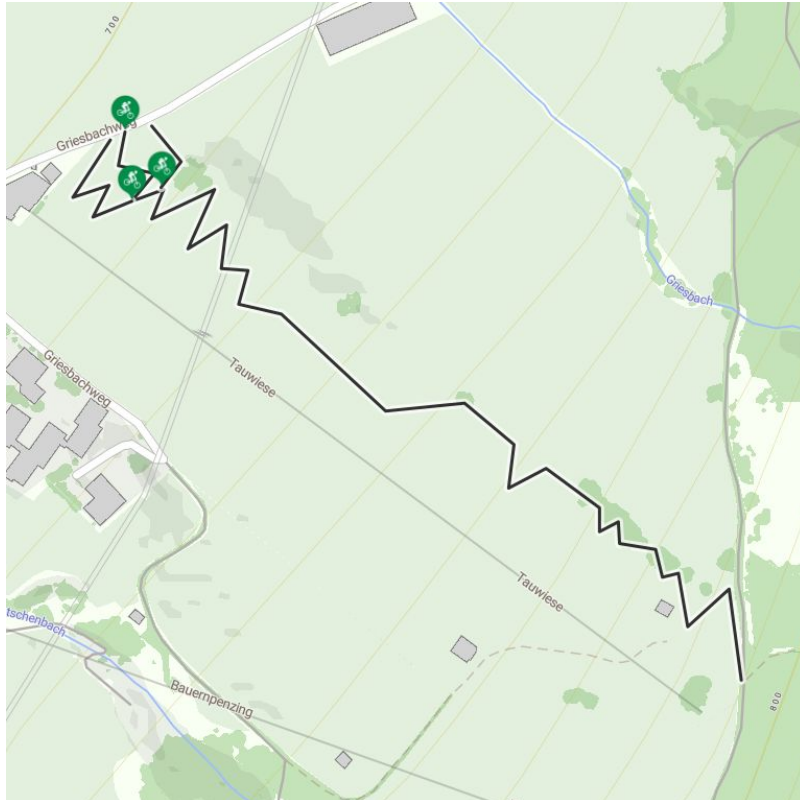

# 2014 | OD Trails - Uphill Trail

<b>distance</b>	0,8 km	<b>difficulty</b>	difficult
-----------------	--------	-------------------	-----------

<b>altitude meters uphill</b>	90 m
-------------------------------	------

<b>starting point:</b>	Talstation Valle's Tauwiesenlift
------------------------	----------------------------------

<b>destination point:</b>	Bergstation Valle's Tauwiesenlift
---------------------------	-----------------------------------

Altitude profile

## Description

This black uphill trail has several variants and is a technically very challenging line for experienced e-bikers. There are hairpin bends, large stones, step-ups, waves and wooden obstacles to overcome.