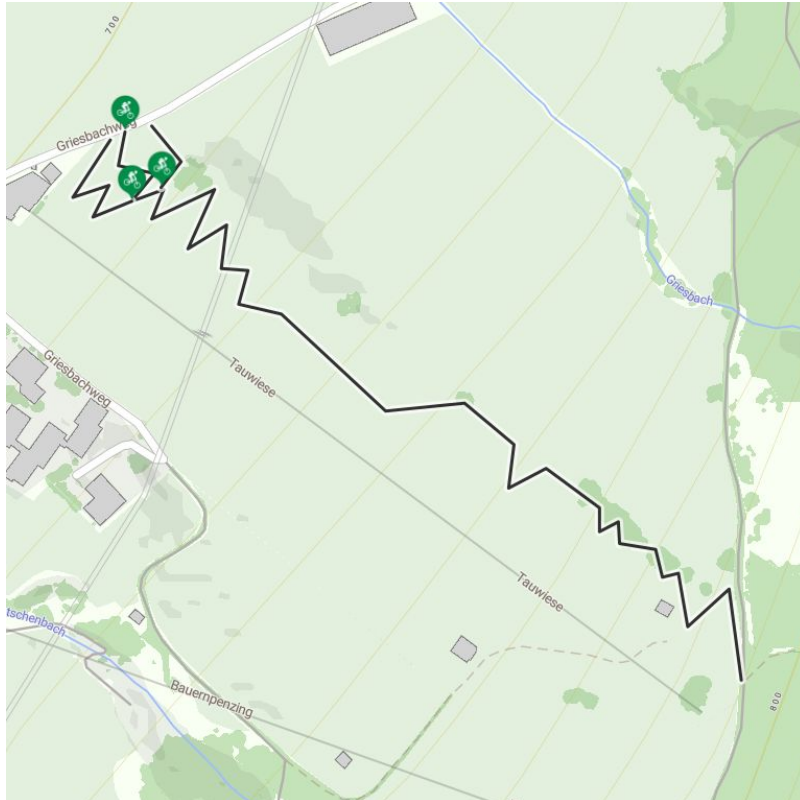

2014 | OD Trails - Uphill Trail

distance	0,8 km	difficulty	difficult
-----------------	--------	-------------------	-----------

altitude meters uphill	90 m
-------------------------------	------

starting point:	Talstation Valle's Tauwiesenlift
------------------------	----------------------------------

destination point:	Bergstation Valle's Tauwiesenlift
---------------------------	-----------------------------------

Altitude profile

Description

This black uphill trail has several variants and is a technically very challenging line for experienced e-bikers. There are hairpin bends, large stones, step-ups, waves and wooden obstacles to overcome.

downloads

[GPX FILE](#)

[INTERACTIVE MAP](#)