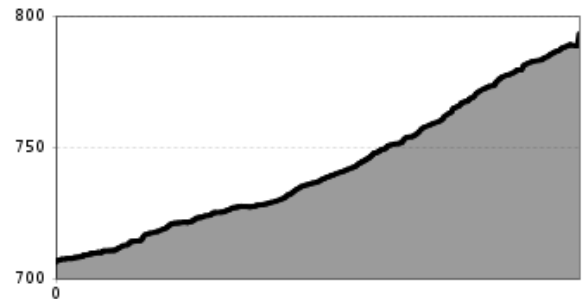

2014 | OD Trails - Uphill Trail

distance	0,8 km	difficulty	difficult
-----------------	--------	-------------------	-----------

altitude meters uphill	90 m
-------------------------------	------

starting point:	Talstation Valle's Tauwiesenlift
------------------------	----------------------------------

destination point:	Bergstation Valle's Tauwiesenlift
---------------------------	-----------------------------------

Altitude profile

Description

This black uphill trail has several variants and is a technically very challenging line for experienced e-bikers. There are hairpin bends, large stones, step-ups, waves and wooden obstacles to overcome.