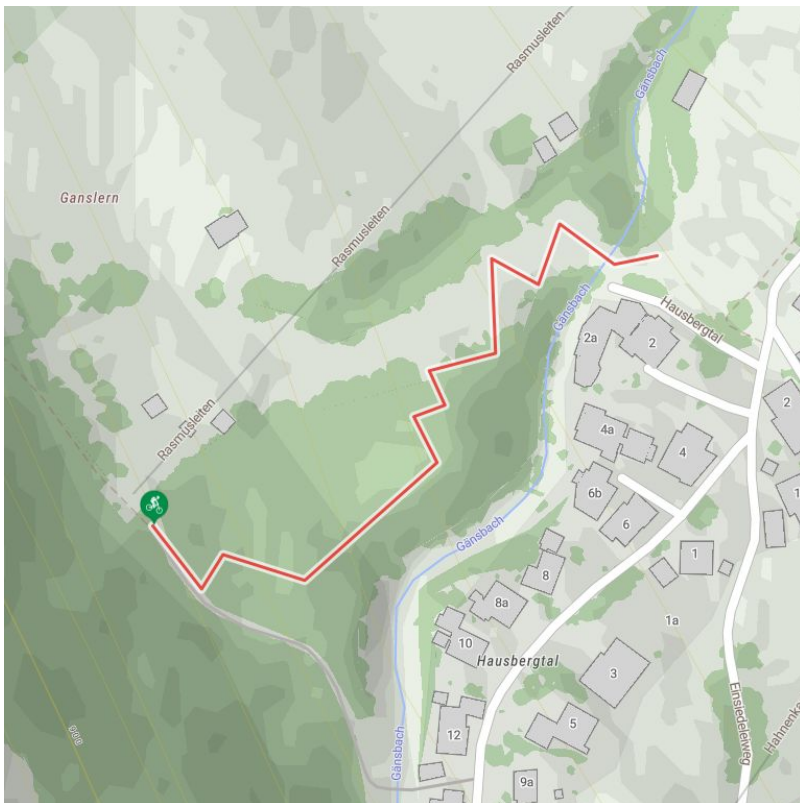

2027 | Mocking Downhill Trail

distance	0,4 km	difficulty	average
altitude meters downhill	50 m		
starting point:	Bergstation Rasmusleitenlift		
destination point:	Skillarea Mockingwiese		
best season:	MAY, JUN, JUL, AUG, SEP, OCT		

Altitude profile

Description

This short, family-friendly trail starts at the top station of the Rasmusleiten lift and leads across the Mockingwiese to the Skillarea at the foot of the world-famous Streif. Natural passages, meadow curves, small waves and jumps as well as natural obstacles offer variety and action for the whole family.

downloads

[GPX FILE](#)

[INTERACTIVE MAP](#)