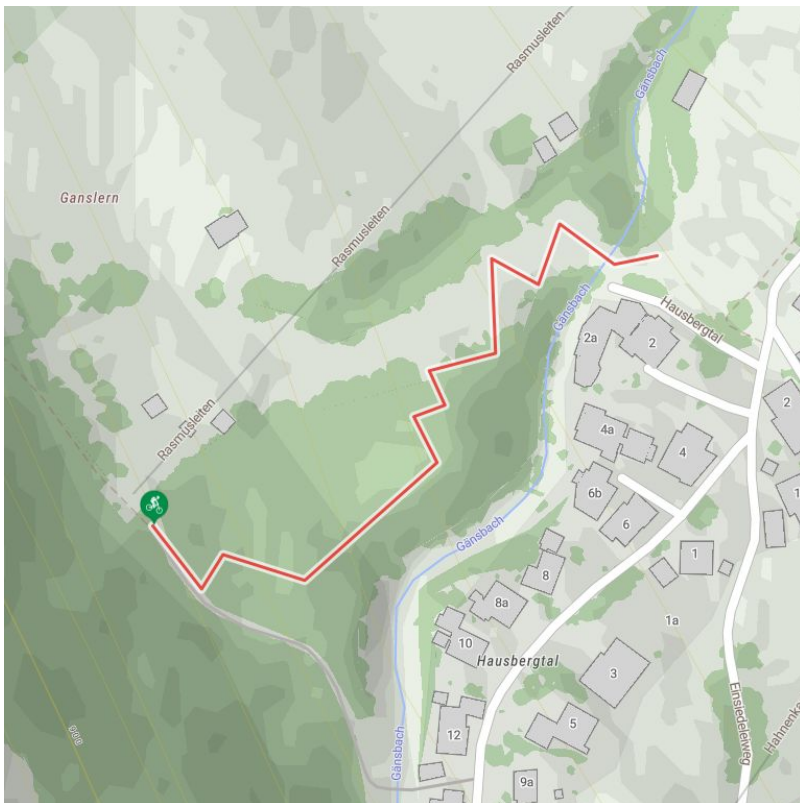

# 2027 | Mocking Downhill Trail

<b>distance</b>	0,4 km	<b>difficulty</b>	average
<b>altitude meters downhill</b>	50 m		
<b>starting point:</b>	Bergstation Rasmusleitenlift		
<b>destination point:</b>	Skillarea Mockingwiese		
<b>best season:</b>	MAY, JUN, JUL, AUG, SEP, OCT		

Altitude profile

## Description

This short, family-friendly trail starts at the top station of the Rasmusleiten lift and leads across the Mockingwiese to the Skillarea at the foot of the world-famous Streif. Natural passages, meadow curves, small waves and jumps as well as natural obstacles offer variety and action for the whole family.

## downloads

[GPX FILE](#)

[INTERACTIVE MAP](#)