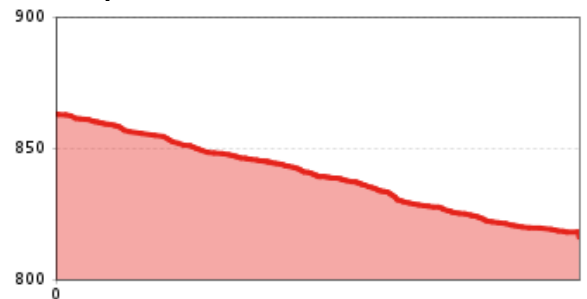

# 2027 | Mocking Downhill Trail

<b>distance</b>	0,4 km	<b>difficulty</b>	average
<b>altitude meters downhill</b>	50 m		
<b>starting point:</b>	Bergstation Rasmusleitenlift		
<b>destination point:</b>	Skillarea Mockingwiese		
<b>best season:</b>	MAY, JUN, JUL, AUG, SEP, OCT		

Altitude profile

## Description

This short, family-friendly trail starts at the top station of the Rasmusleiten lift and leads across the Mockingwiese to the Skillarea at the foot of the world-famous Streif. Natural passages, meadow curves, small waves and jumps as well as natural obstacles offer variety and action for the whole family.