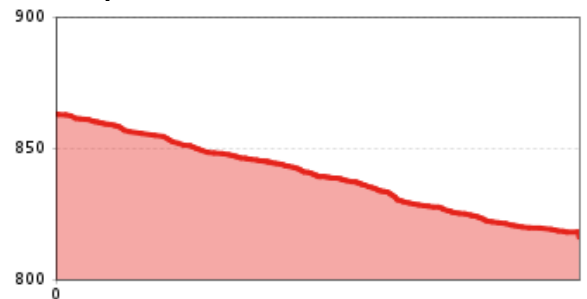

2027 | Mocking Downhill Trail

distance	0,4 km	difficulty	average
altitude meters downhill	50 m		
starting point:	Bergstation Rasmusleitenlift		
destination point:	Skillarea Mockingwiese		
best season:	MAY, JUN, JUL, AUG, SEP, OCT		

Altitude profile

Description

This short, family-friendly trail starts at the top station of the Rasmusleiten lift and leads across the Mockingwiese to the Skillarea at the foot of the world-famous Streif. Natural passages, meadow curves, small waves and jumps as well as natural obstacles offer variety and action for the whole family.