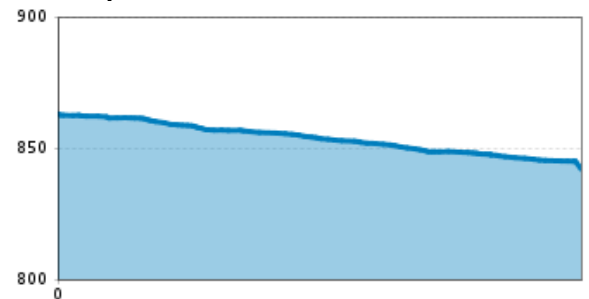

# 2029 | Schattberg Trail

distance 0,2 km

altitude meters downhill 20 m

starting point: Bergstation Rasmusleitenlift

destination point: Einmündung MTB 2027

best season: MAY, JUN, JUL, AUG, SEP, OCT

Altitude profile

## Description

The short, crisp Schattberg Trail also starts at the mountain station of the Rasmusleiten lift and leads into the red Mocking Downhill Trail (MTB 2027). The trail is suitable for families, with easier key sections and playful elements.