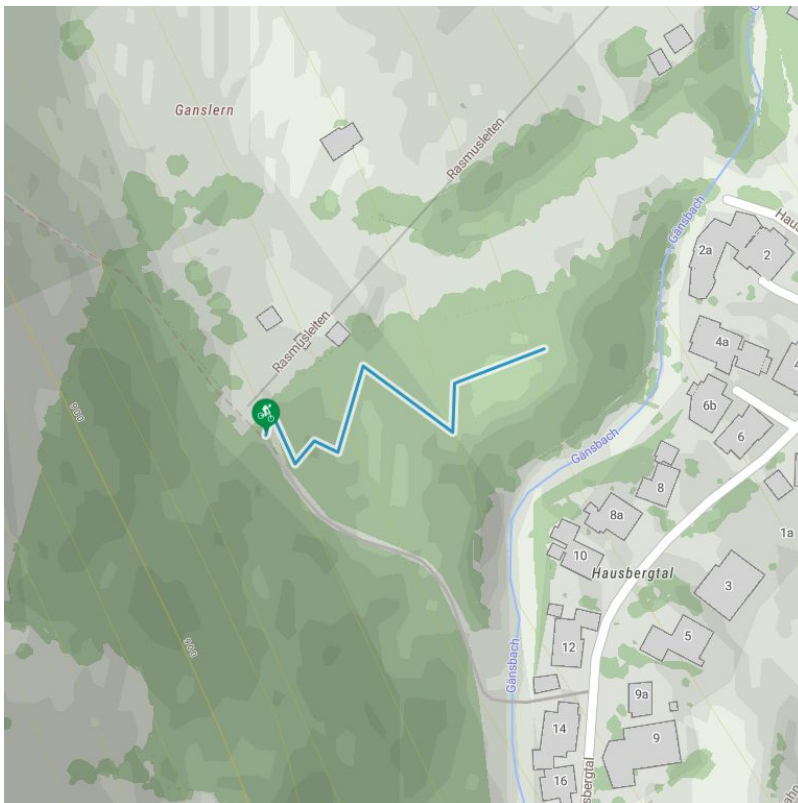

# 2029 | Schattberg Trail

distance 0,2 km

altitude meters downhill 20 m

starting point: Bergstation Rasmusleitenlift

destination point: Einmündung MTB 2027

best season: MAY, JUN, JUL, AUG, SEP, OCT

Altitude profile

## Description

The short, crisp Schattberg Trail also starts at the mountain station of the Rasmusleiten lift and leads into the red Mocking Downhill Trail (MTB 2027). The trail is suitable for families, with easier key sections and playful elements.

## downloads

[GPX FILE](#)

[INTERACTIVE MAP](#)