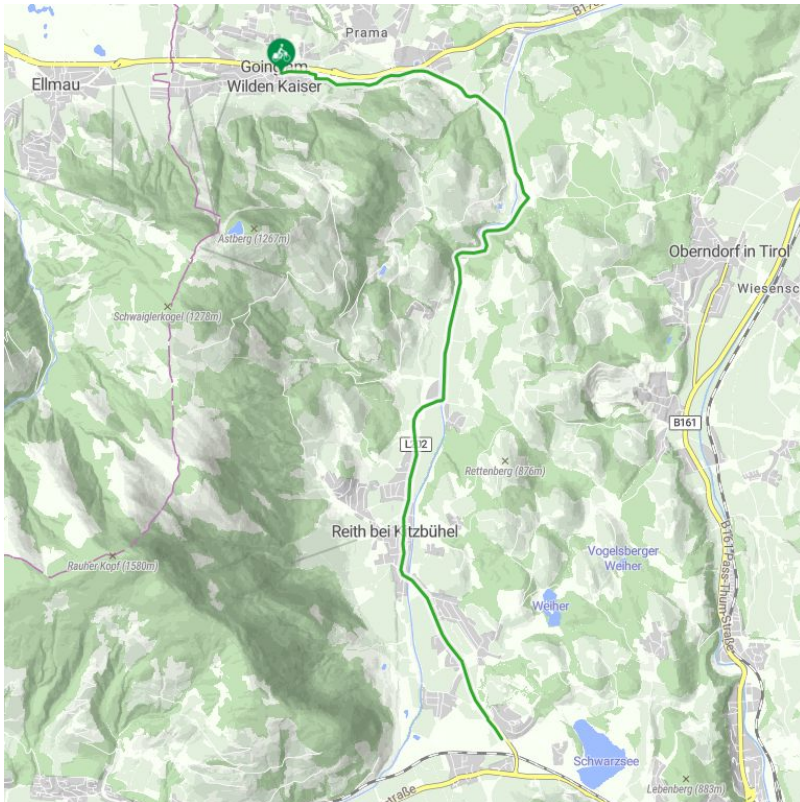

26 | Radweg Reith bei Kitzbühel

distance 9,2 km

altitude meters uphill 80 m

altitude meters downhill 60 m

starting point: Going am Wilden Kaiser

destination point: 21 Brixentalradweg nahe Schwarzsee

Altitude profile

Description

Connection between Going am Wilden Kaiser and the Brixental valley.

downloads

[GPX FILE](#)

[INTERACTIVE MAP](#)