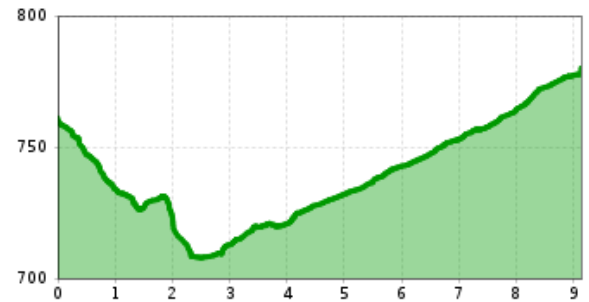

26 | Radweg Reith bei Kitzbühel

distance 9,2 km

altitude meters uphill 80 m

altitude meters downhill 60 m

starting point: Going am Wilden Kaiser

destination point: 21 Brixentalradweg nahe Schwarzsee

Altitude profile

Description

Connection between Going am Wilden Kaiser and the Brixental valley.

downloads

[GPX FILE](#)

[INTERACTIVE MAP](#)