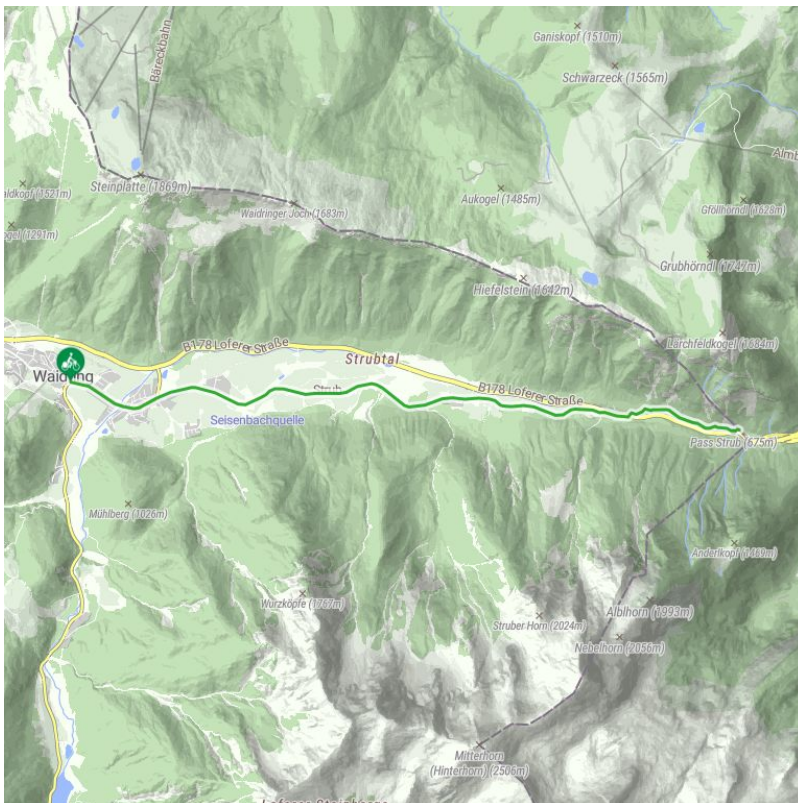

27 | Strubtalradweg

distance	7,7 km	
altitude meters uphill	10 m	altitude meters downhill 110 m
starting point:	Waidring	
destination point:	Pass Strub	
best season:	MAY, JUN, JUL, AUG, SEP, OCT	

Altitude profile