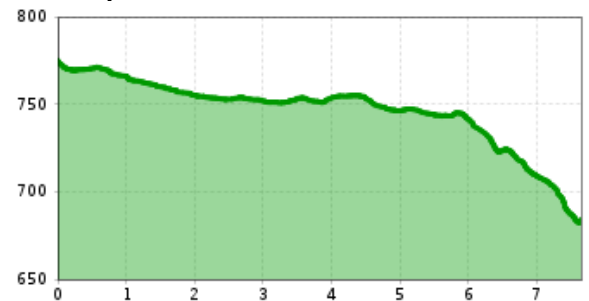

27 | Strubtalradweg

distance	7,7 km	
altitude meters uphill	10 m	altitude meters downhill 110 m
starting point:	Waidring	
destination point:	Pass Strub	
best season:	MAY, JUN, JUL, AUG, SEP, OCT	

Altitude profile