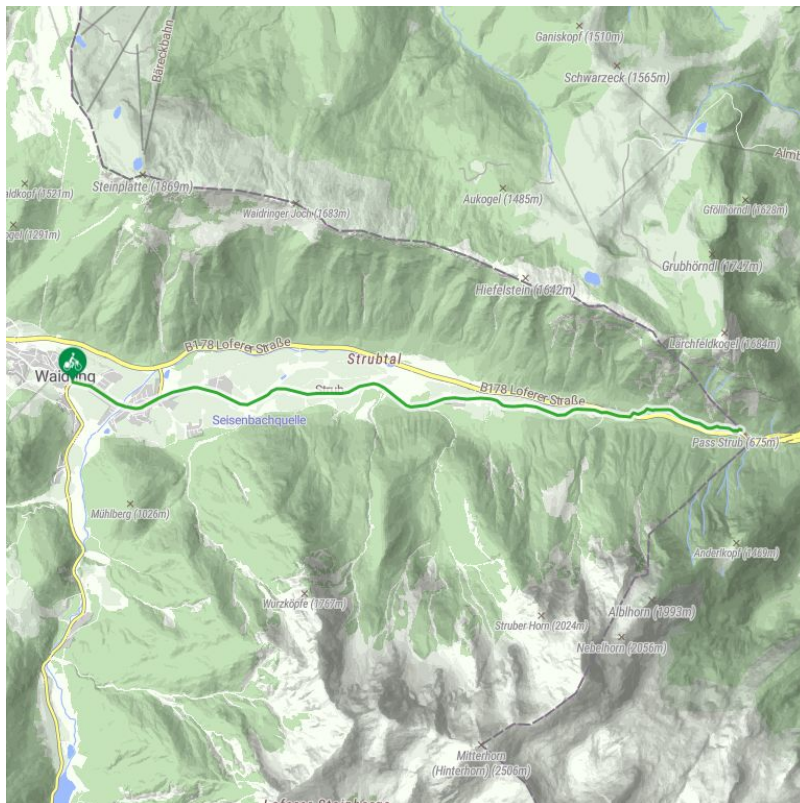

27 | Strubtalradweg

distance	7,7 km	
altitude meters uphill	10 m	altitude meters downhill 110 m
starting point:	Waidring	
destination point:	Pass Strub	
best season:	MAY, JUN, JUL, AUG, SEP, OCT	

Altitude profile

Description

Description not available at the moment

downloads

[GPX FILE](#)

[INTERACTIVE MAP](#)