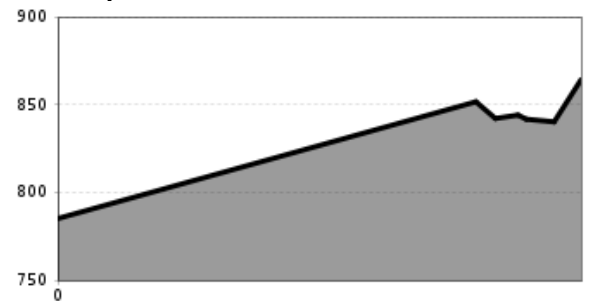

A3 Rasmusleiten

Altitude profile

Description

Free practice lifts in the valley

Did you know that in Kitzbuehel the use of all the practice lifts in the valley is free? This is a wonderful opportunity for families, beginners and those who have not skied for a while.

The following practice lifts looking forward to serving you:

Rasmusleiten (Kitzbuehel)

Mocking (Kitzbuehel)

Hausleiten (Jochberg)

Pass Thurn

Reith

Aschau

downloads