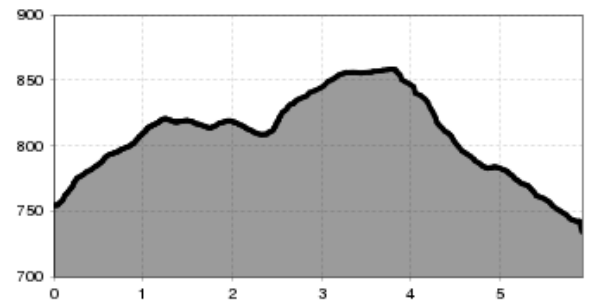

"Bichlach" cross country ski track

For athletic cross-country skiers. The varied hilly course will keep you in shape.

distance	5.9 km	difficulty	difficult
altitude meters uphill	240 m	highest point	861 m

Altitude profile

Description

Cross the "Genussloipe" of Reith. If you do not have enough, you can follow to Oberndorf, St. Johann or Going. Skating only.

downloads

[GPX FILE](#)

[INTERACTIVE MAP](#)