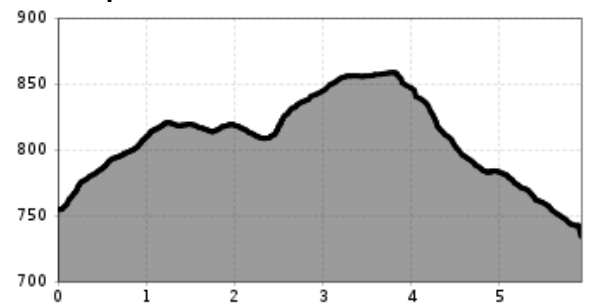

# "Bichlach" cross country ski track

For athletic cross-country skiers. The varied hilly course will keep you in shape.

distance	5,9 km	difficulty	difficult
altitude meters uphill	240 m	highest point	861 m

Altitude profile

## Description

Cross the "Genussloipe" of Reith. If you do not have enough, you can follow to Oberndorf, St. Johann or Going. Skating only.