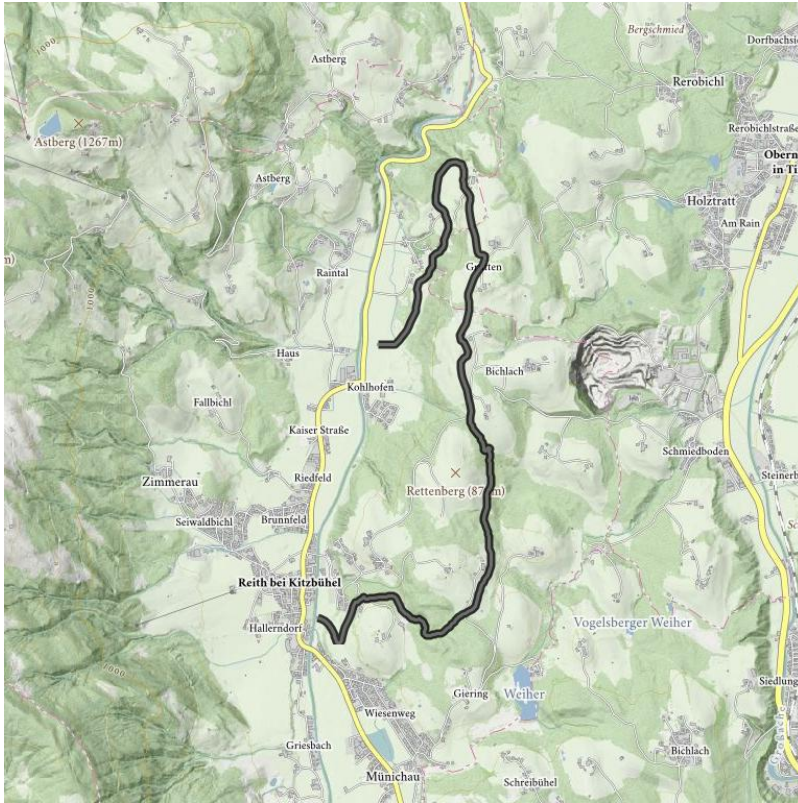

"Bichlach" cross country ski track

For athletic cross-country skiers. The varied hilly course will keep you in shape.

distance	5.9 km	difficulty	difficult
altitude meters uphill	240 m	highest point	861 m

Altitude profile

Description

Cross the "Genussloipe" of Reith. If you do not have enough, you can follow to Oberndorf, St. Johann or Going. Skating only.

downloads

[GPX FILE](#)

[INTERACTIVE MAP](#)