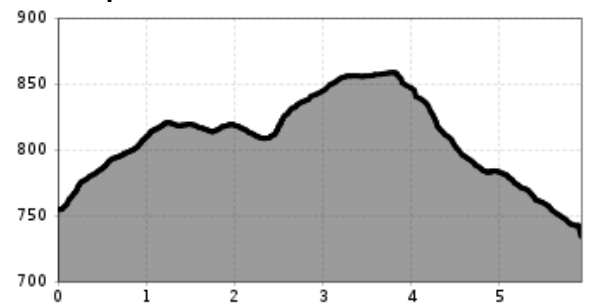

"Bichlach" cross country ski track

For athletic cross-country skiers. The varied hilly course will keep you in shape.

distance	5,9 km	difficulty	difficult
altitude meters uphill	240 m	highest point	861 m

Altitude profile

Description

Cross the "Genussloipe" of Reith. If you do not have enough, you can follow to Oberndorf, St. Johann or Going. Skating only.

downloads

[GPX FILE](#)

[INTERACTIVE MAP](#)