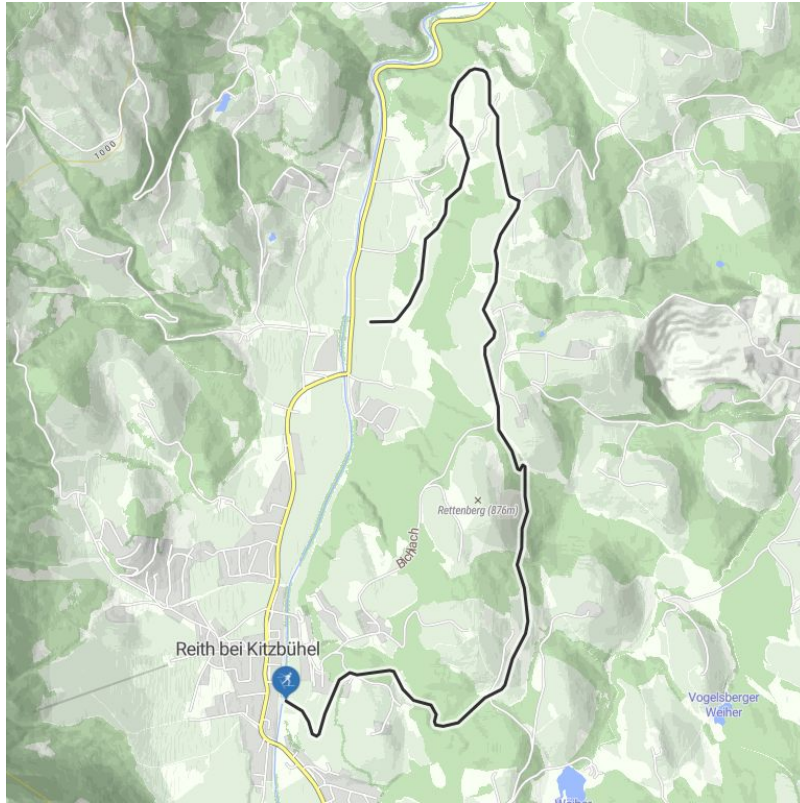

"Bichlach" cross country ski track

For athletic cross-country skiers. The varied hilly course will keep you in shape.

distance	5,9 km	difficulty	difficult
altitude meters uphill	240 m	highest point	861 m

Altitude profile

Description

Cross the "Genussloipe" of Reith. If you do not have enough, you can follow to Oberndorf, St. Johann or Going. Skating only.

downloads

[GPX FILE](#)

[INTERACTIVE MAP](#)