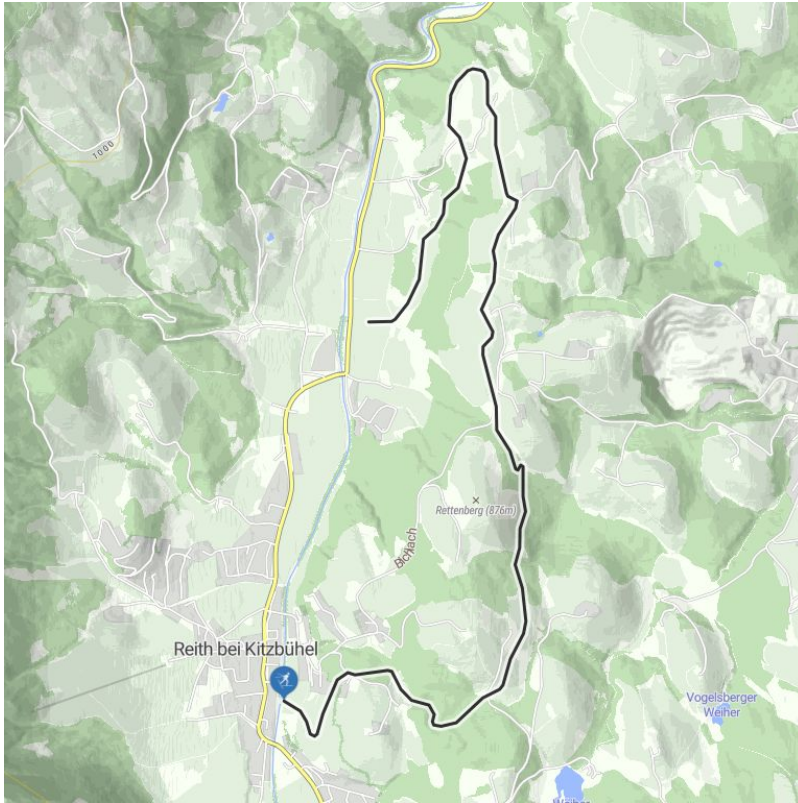

# "Bichlach" cross country ski track

For athletic cross-country skiers. The varied hilly course will keep you in shape.

distance	5,9 km	difficulty	difficult
altitude meters uphill	240 m	highest point	861 m

Altitude profile

## Description

Cross the "Genussloipe" of Reith. If you do not have enough, you can follow to Oberndorf, St. Johann or Going. Skating only.