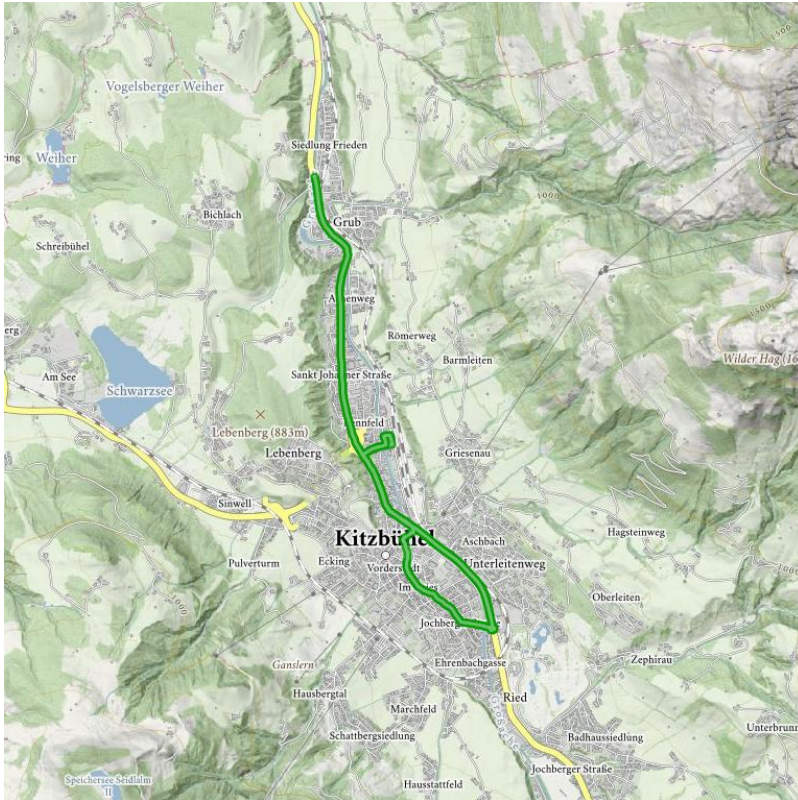

# Bus route 4000: Kitzbühel - St. Johann i. T.

Altitude profile

## Description

Bus route from Kitzbühel, through Oberndorf to St. Johann in Tirol  
Stops at:

- **Kitzbühel Im Gries** (other bus routes) (stop for Kitzbühel hikes)
- **Kitzbühel Hammerschmiedstraße**
- **Kitzbühel Bahnhof** (platform E) (train connections & other bus routes)
- **Kitzbühel ÖBB-Postbus Garage**
- **Kitzbühel Bauhof**
- **Kitzbühel Felseneck**
- **Kitzbühel Schwarze Brücke**
- --> Oberndorf --> St. Johann in Tirol