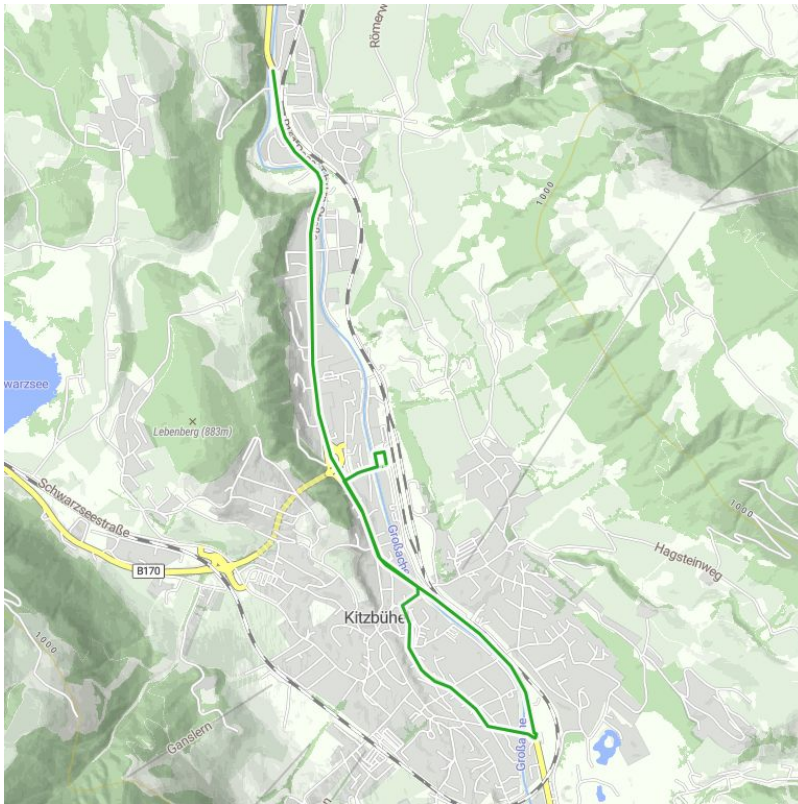

# Bus route 800: Kitzbühel - St. Johann i. T. - Schwendt - Kössen - Reith i.W.

Altitude profile

## Description

Bus route from Kitzbühel, through Oberndorf to St. Johann in Tirol

Stops at:

- **Kitzbühel Im Gries** (other bus routes) (stop for Kitzbühel hikes)
- **Kitzbühel Hammerschmiedstraße**
- **Kitzbühel Bahnhof** (platform E) (train connections & other bus routes)
- **Kitzbühel Busgarage**
- **Kitzbühel Bauhof**
- **Kitzbühel Felseneck**
- **Kitzbühel Schwarze Brücke**
- --> Oberndorf --> St. Johann in Tirol --> Schwendt --> Kössen --> Reith i. W.

## arrival

### Stop

- Im Gries bus stop (Griesgasse)
- Hammerschmiedstraße bus stop
- Bahnhof bus stop
- Busgarage bus stop
- Bauhof bus stop
- Felseneck bus stop