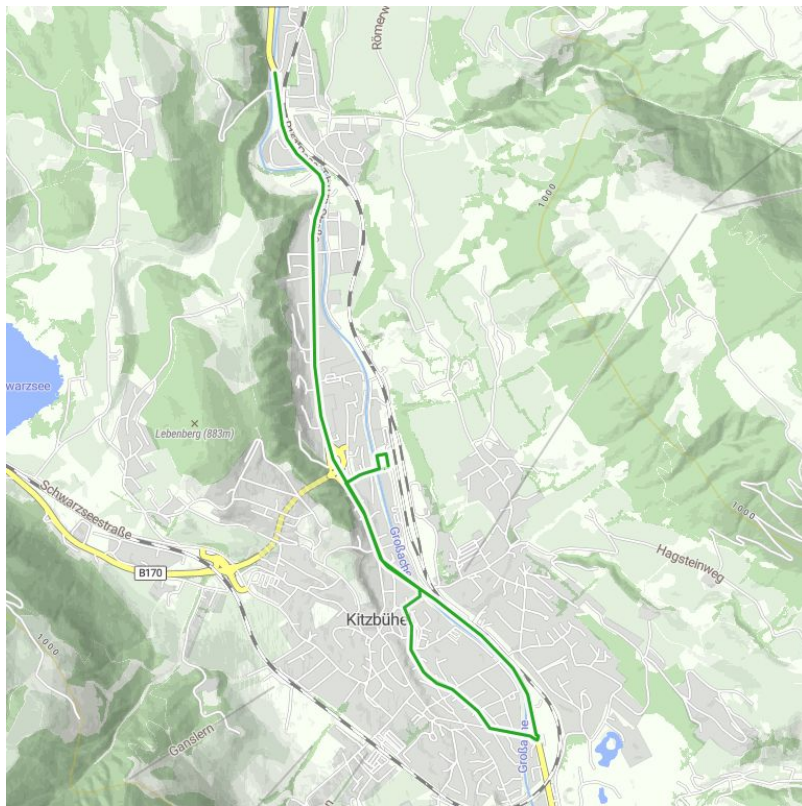

# Bus route 800: Kitzbühel - St. Johann i. T. - Schwendt - Kössen - Reith i.W.

Altitude profile

## Description

Bus route from Kitzbühel, through Oberndorf to St. Johann in Tirol

Stops at:

- **Kitzbühel Im Gries** (other bus routes) (stop for Kitzbühel hikes)
- **Kitzbühel Hammerschmiedstraße**
- **Kitzbühel Bahnhof** (platform E) (train connections & other bus routes)
- **Kitzbühel Busgarage**
- **Kitzbühel Bauhof**
- **Kitzbühel Felseneck**
- **Kitzbühel Schwarze Brücke**
- --> Oberndorf --> St. Johann in Tirol --> Schwendt --> Kössen --> Reith i. W.

## arrival

### Stop

Busgarage bus stop

Bauhof bus stop

Felseneck bus stop