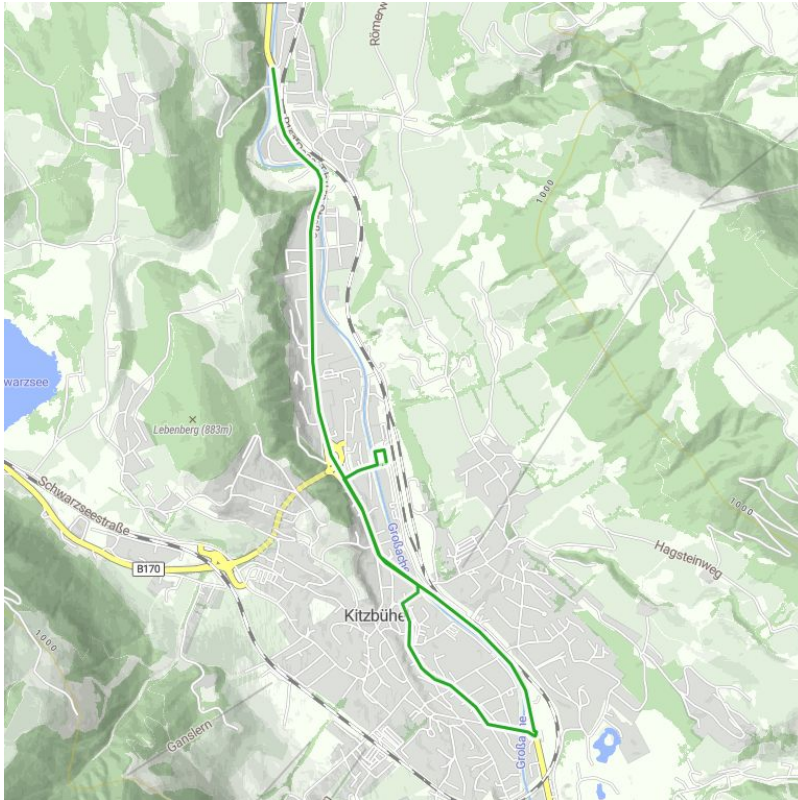

# Bus route 810: Kitzbühel - St. Johann i. T.

Altitude profile

## Description

Bus route from Kitzbühel, through Oberndorf to St. Johann in Tirol  
Stops at:

- **Kitzbühel Im Gries** (other bus routes) (stop for Kitzbühel hikes)
- **Kitzbühel Hammerschmiedstraße**
- **Kitzbühel Bahnhof** (platform E) (train connections & other bus routes)
- **Kitzbühel Busgarage**
- **Kitzbühel Bauhof**
- **Kitzbühel Felseneck**
- **Kitzbühel Schwarze Brücke**
- --> Oberndorf --> St. Johann in Tirol

## arrival

### Stop

Busgarage bus stop  
Bauhof bus stop  
Felseneck bus stop