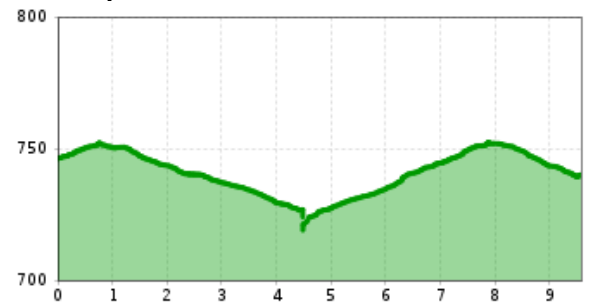

Bus route 810: Kitzbühel - St. Johann i. T.

Altitude profile

Description

Bus route from Kitzbühel, through Oberndorf to St. Johann in Tirol
Stops at:

- **Kitzbühel Im Gries** (other bus routes) (stop for Kitzbühel hikes)
- **Kitzbühel Hammerschmiedstraße**
- **Kitzbühel Bahnhof** (platform E) (train connections & other bus routes)
- **Kitzbühel Busgarage**
- **Kitzbühel Bauhof**
- **Kitzbühel Felseneck**
- **Kitzbühel Schwarze Brücke**
- --> Oberndorf --> St. Johann in Tirol