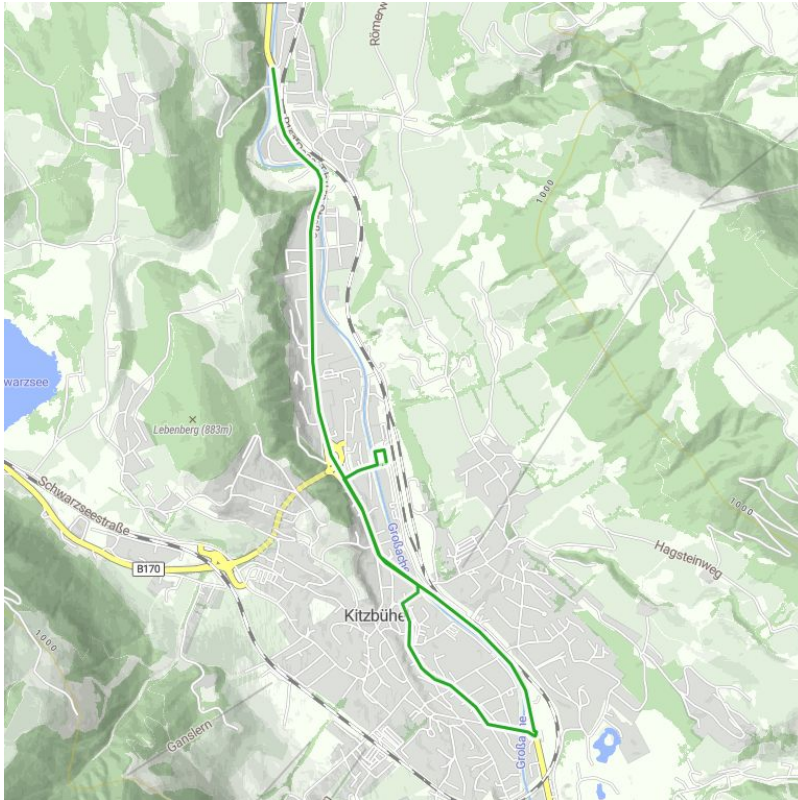

Bus route 810: Kitzbühel - St. Johann i. T.

Altitude profile

Description

Bus route from Kitzbühel, through Oberndorf to St. Johann in Tirol
Stops at:

- **Kitzbühel Im Gries** (other bus routes) (stop for Kitzbühel hikes)
- **Kitzbühel Hammerschmiedstraße**
- **Kitzbühel Bahnhof** (platform E) (train connections & other bus routes)
- **Kitzbühel Busgarage**
- **Kitzbühel Bauhof**
- **Kitzbühel Felseneck**
- **Kitzbühel Schwarze Brücke**
- --> Oberndorf --> St. Johann in Tirol

arrival

Stop

Im Gries bus stop (Griesgasse)
Hammerschmiedstraße bus stop
Bahnhof bus stop
Busgarage bus stop
Bauhof bus stop
Felseneck bus stop

downloads

[GPX FILE](#)

[INTERACTIVE MAP](#)