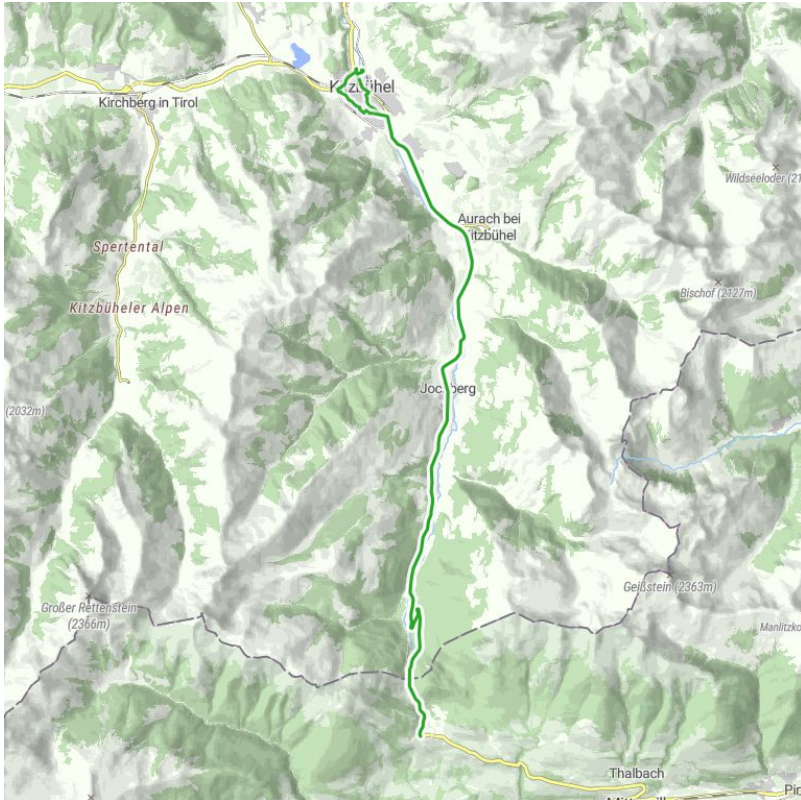

Bus route 850 Kitzbühel - Mittersill

Altitude profile

Description

Bus route from Kitzbühel, through Aurach, Jochberg and Pass Thurn to Mittersill

Stops at:

- **Kitzbühel Bahnhof** (platform C) (train connections & other bus routes)
- **Kitzbühel Hornweg*** (stop for Kitzbüheler Horn hikes)
- **Kitzbühel Im Gries*** (stop for Kitzbühel and Hahnenkamm hikes)
- **Kitzbühel Hammerschmiedstraße***
- **Kitzbühel Stadtwerke** (stop for hikes to the Schleier waterfall) (bus route 4002 Kitzbühel - Bichlalm)
- **Kitzbühel Fachmarktzentrum**
- **Kitzbühel Abzw Bichlalm**
- **Kitzbühel Langau**
- **Aurach b. Kb. Auwirt** (stop for hikes around Aurach and to Wildpark)
- **Aurach b. Kb. Traidlsteg**
- **Aurach b. Kb. Hechenmoos** (stop for hikes towards Kelchalm, Torsee & Tristkogel)
- **Jochberg Jochbergerhütte**
- **Jochberg Gemeindeamt** (stop for Jochberg hikes)
- **Jochberg Wagstätzbahn** (stop for hikes to the Sintersbacher waterfall)
- **Jochberg Alpenhof**
- **Jochberg Alte Wacht**
- **Jochberg Jochbergwald**
- **Pass Thurn Resterhöhe**
- **Pass Thurn Passhöhe**
- **Pass Thurn Panoramabahn Mittelstation** (stop for Panoramabahn gondola)
- --> Mittersill

* Bus does not stop here on the return route

Additional stops on the return route:

- **Kitzbühel Feuerwehr**
- **Kitzbühel Hahnenkamm Bahnhof**
- **Kitzbühel Volksschule** (stop for Kitzbühel and Hahnenkamm hikes)
- **Kitzbühel Ganlernbahn**
- **Kitzbühel Pfarrauparkplatz**

arrival

Stop

Stadtwerke bus stop
Gh Eisenbad bus stop
Langau bus stop
Abzw Bichlalm bus stop
Traidlsteg bus stop
Hechenmoos bus stop
Gemeindeamt bus stop
Alpenhof bus stop
Alte Wacht bus stop
Jochbergwald bus stop
Resterhöhe bus stop
Passhöhe bus stop