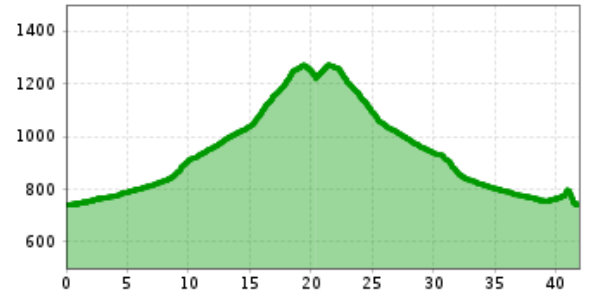

Bus route 850 Kitzbühel - Mittersill

Altitude profile

Description

Bus route from Kitzbühel, through Aurach, Jochberg and Pass Thurn to Mittersill

Stops at:

- **Kitzbühel Bahnhof** (platform C) (train connections & other bus routes)
- **Kitzbühel Hornweg*** (stop for Kitzbüheler Horn hikes)
- **Kitzbühel Im Gries*** (stop for Kitzbühel and Hahnenkamm hikes)
- **Kitzbühel Hammerschmiedstraße***
- **Kitzbühel Stadtwerke** (stop for hikes to the Schleier waterfall) (bus route 4002 Kitzbühel - Bichlalm)
- **Kitzbühel Fachmarktzentrum**
- **Kitzbühel Abzw Bichlalm**
- **Kitzbühel Langau**
- **Aurach b. Kb. Auwirt** (stop for hikes around Aurach and to Wildpark)
- **Aurach b. Kb. Traidlsteg**
- **Aurach b. Kb. Hechenmoos** (stop for hikes towards Kelchalm, Torsee & Tristkogel)
- **Jochberg Jochbergerhütte**
- **Jochberg Gemeindeamt** (stop for Jochberg hikes)
- **Jochberg Wagstätzbahn** (stop for hikes to the Sintersbacher waterfall)
- **Jochberg Alpenhof**
- **Jochberg Alte Wacht**
- **Jochberg Jochbergwald**
- **Pass Thurn Resterhöhe**
- **Pass Thurn Passhöhe**
- **Pass Thurn Panoramabahn Mittelstation** (stop for Panoramabahn gondola)
- --> Mittersill