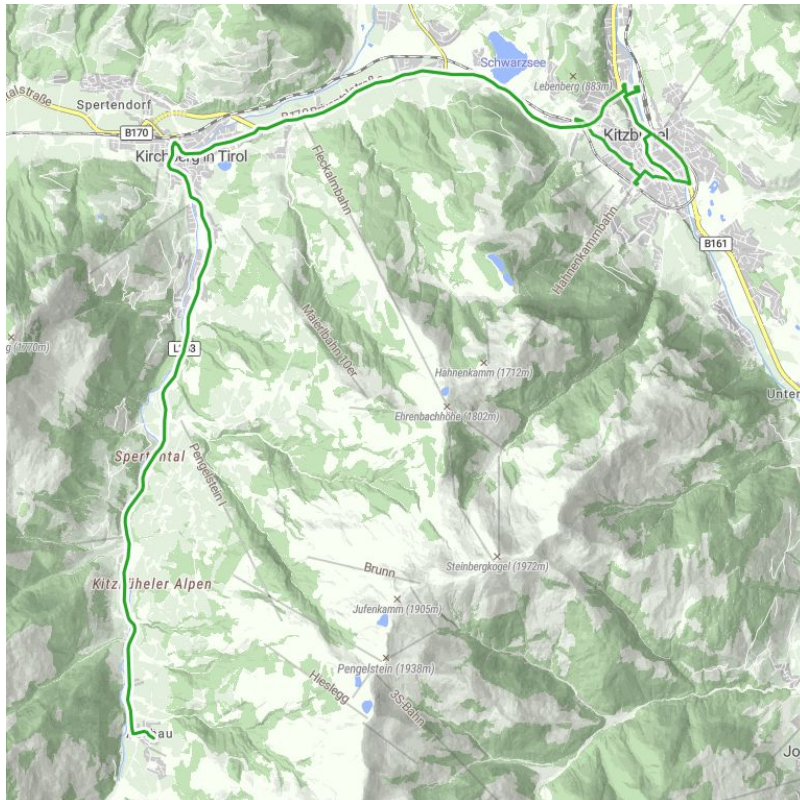

Bus route 861: Kitzbühel - Aschau

Altitude profile

Description

Bus route Kitzbühel, through Kirchberg and Skirast, to Aschau
Stops at:

- **Kitzbühel Bahnhof** (platform D) (train connections & other bus routes)
- **Kitzbühel Hornweg** (stop for Kitzbüheler Horn hikes)
- **Kitzbühel Im Gries** (stop for Kitzbühel hikes)
- **Kitzbühel Hammerschmiedstraße**
- **Kitzbühel Hahnenkamm Bahnhof*** (stop for Hahnenkamm hikes)
- **Kitzbühel Volksschule***
- **Kitzbühel Ganslernbahn***
- **Kitzbühel Pfarrparkplatz***
- **Kitzbühel Sinwell**
- **Kitzbühel Schwarzsee Bahnhof** (stop for Schwarzsee recreational area)
- **Kitzbühel Abzw Reith**
- **Kitzbühel Gundhabing**
- --> Kirchberg --> Skirast --> Aschau

* Bus does not stop here on the return route

arrival

Stop

Schwarzsee Bahnhof bus stop

downloads

[GPX FILE](#)

[INTERACTIVE MAP](#)