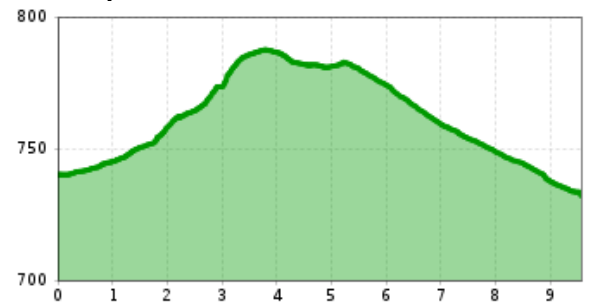

# Bus route 865: Kitzbühel - Reith b. Kb. - Wörgl

Altitude profile