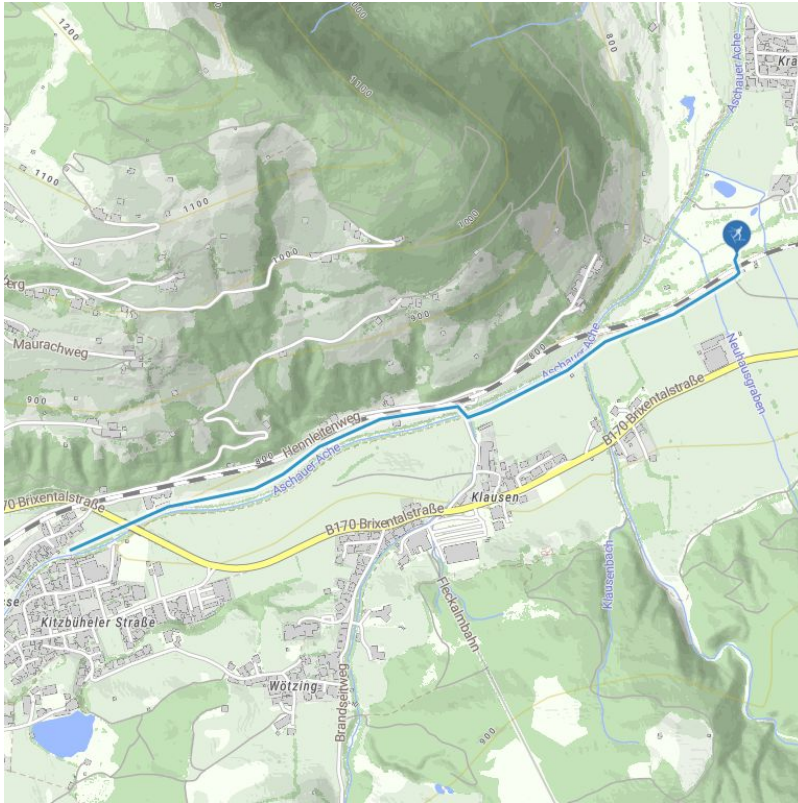

"Connection to Kirchberg" Cross country ski track

distance 2,1 km

altitude meters uphill 26 m

highest point 801 m

Altitude profile

arrival

Parking spot

Parking at the golfcourse Schwarzsee

downloads

[GPX FILE](#)

[INTERACTIVE MAP](#)