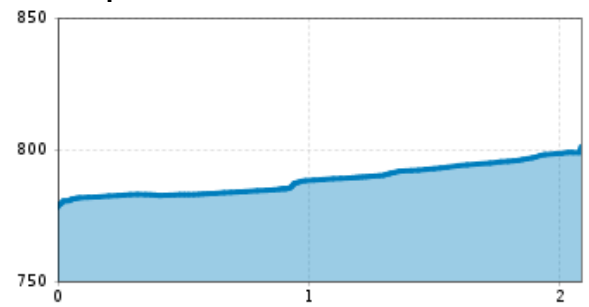

"Connection to Kirchberg" Cross country ski track

distance 2,1 km

altitude meters uphill 26 m

highest point 801 m

Altitude profile

arrival

Parking spot

Parking at the golfcourse Schwarzsee