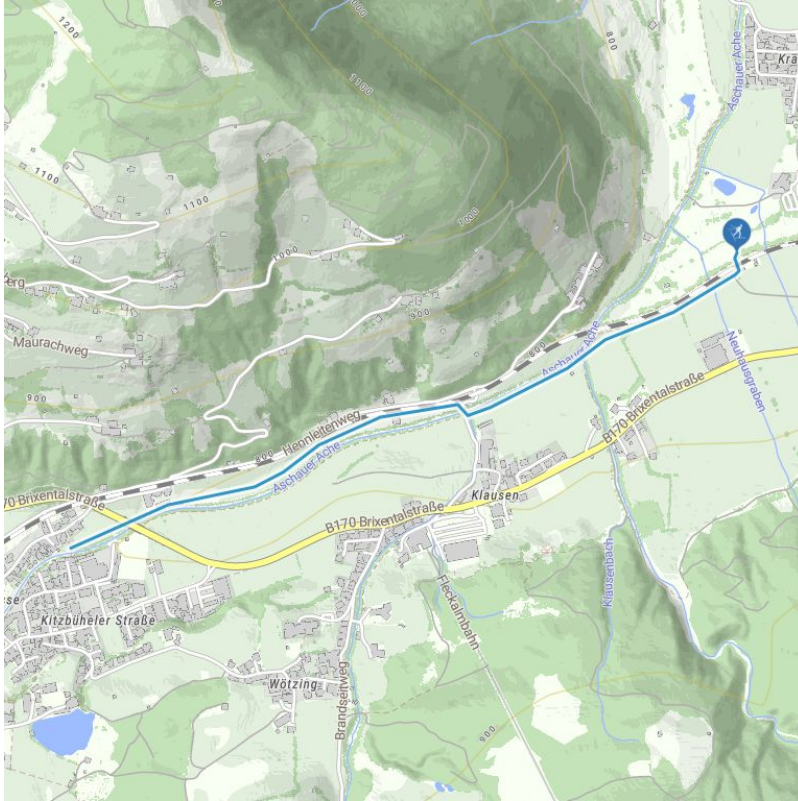

"Connection to Kirchberg" Cross country ski track

distance 2,1 km

altitude meters uphill 26 m

highest point 801 m

Altitude profile

arrival

Parking spot

Parking at the golfcourse Schwarzsee

downloads

[GPX FILE](#)

[INTERACTIVE MAP](#)