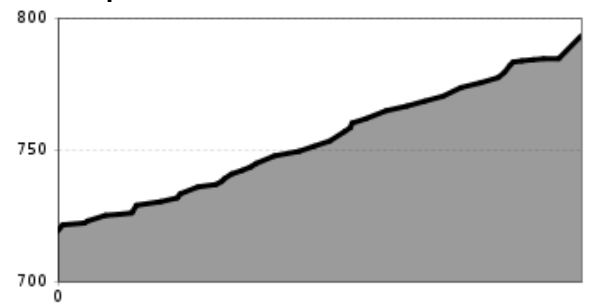

Connection to Oberndorf

distance	8,9 km	difficulty	difficult
altitude meters uphill	73 m	highest point	793 m

Altitude profile

downloads

[GPX FILE](#)

[INTERACTIVE MAP](#)