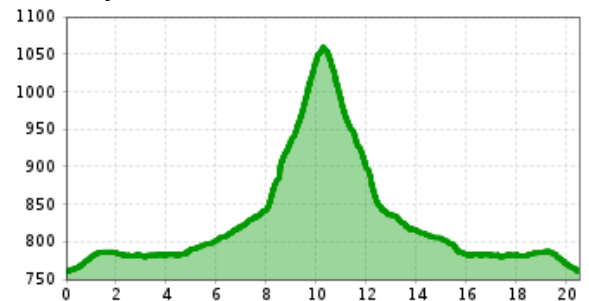

Altitude profile