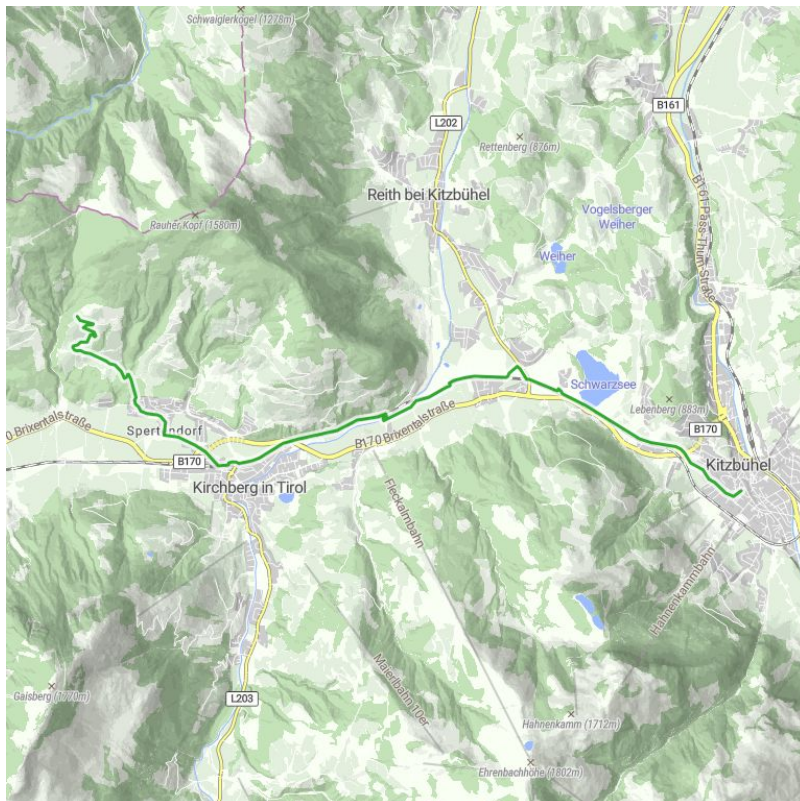

CR2 | Espresso | Ruetzenhof

distance	50,5 km		
altitude meters uphill	299 m	altitude meters downhill	291 m
		highest point	1060 m
starting point:	Kitzbühel Zentrum		
destination point:	Kitzbühel Zentrum		
best season:	MAY, JUN, JUL, AUG, SEP, OCT		