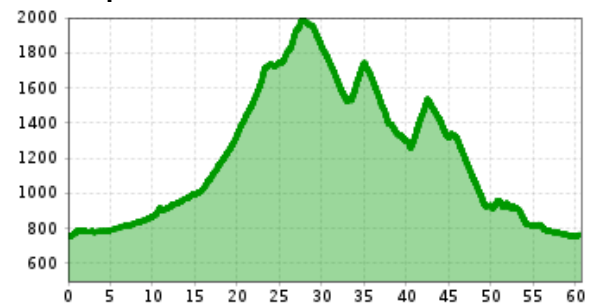

Altitude profile