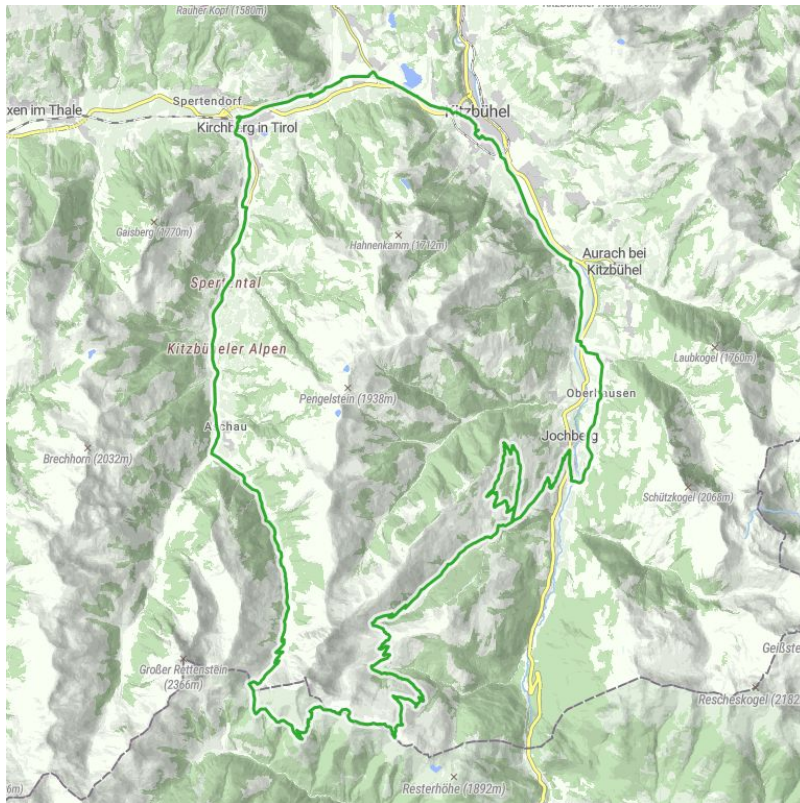

EPIC 360° Zweitausender Tour

distance	60,6 km	difficulty	difficult		
altitude meters uphill	1773 m	altitude meters downhill	1778 m	highest point	1990 m
stamina:	★★★★☆				
skill:	★★★★☆				
starting point:	Zentrum Kitzbühel				
destination point:	Zentrum Kitzbühel				
best season:	JUN, JUL, AUG, SEP, OCT				

Altitude profile

downloads

[GPX FILE](#)

[INTERACTIVE MAP](#)