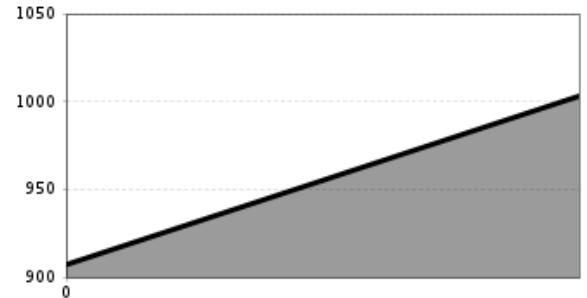

F2 Hausleiten

Altitude profile

Description

Free practice lifts in the valley

Did you know that in Kitzbuehel the use of all the practice lifts in the valley is free? This is a wonderful opportunity for families, beginners and those who have not skied for a while.

The following practice lifts looking forward to serving you:

Rasmusleiten (Kitzbuehel)

Mocking (Kitzbuehel)

Hausleiten (Jochberg)

Pass Thurn

Reith

Aschau

downloads