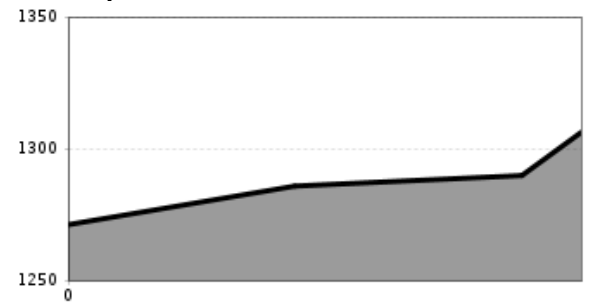

# G2 Pass Thurn

Altitude profile