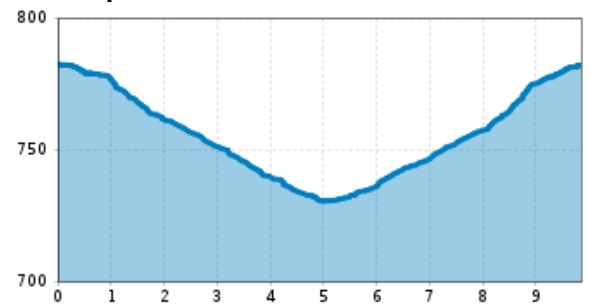

"Genuss" Cross country ski track

distance 9,9 km

altitude meters uphill 49 m

highest point 782 m

Altitude profile

arrival

Parking spot
Parking place Kulturhaus

downloads