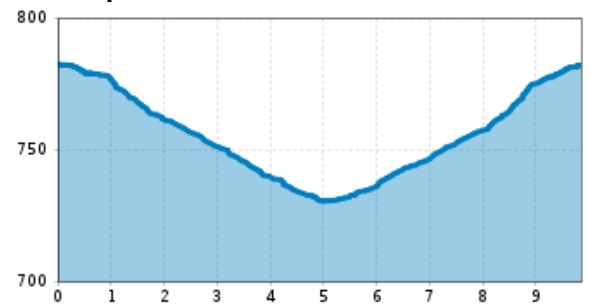

# "Genuss" Cross country ski track

distance 9,9 km

altitude meters uphill 49 m

highest point 782 m

Altitude profile