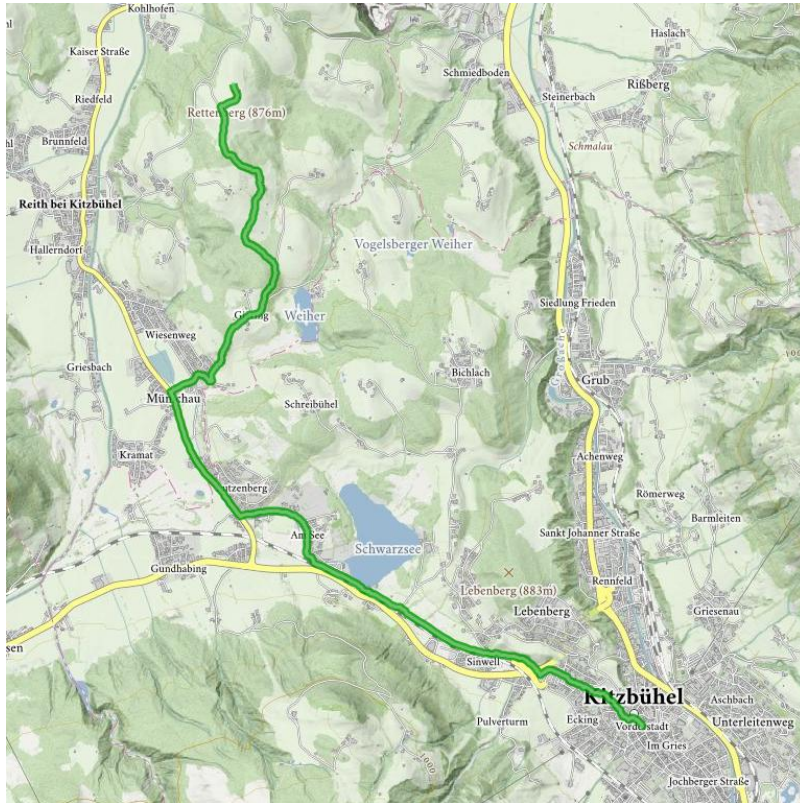

# Gravelbike Tour - Benni Raich

<b>distance</b>	6.5 km		
<b>altitude meters uphill</b>	140 m	<b>altitude meters downhill</b>	20 m
		<b>highest point</b>	880 m
<b>best season:</b>	APR, MAY, JUN, JUL, AUG, SEP, OCT		

Altitude profile

## arrival

### Parking spot

- P10 - parking Schwarzsee
- P4 - parking Pfarrau