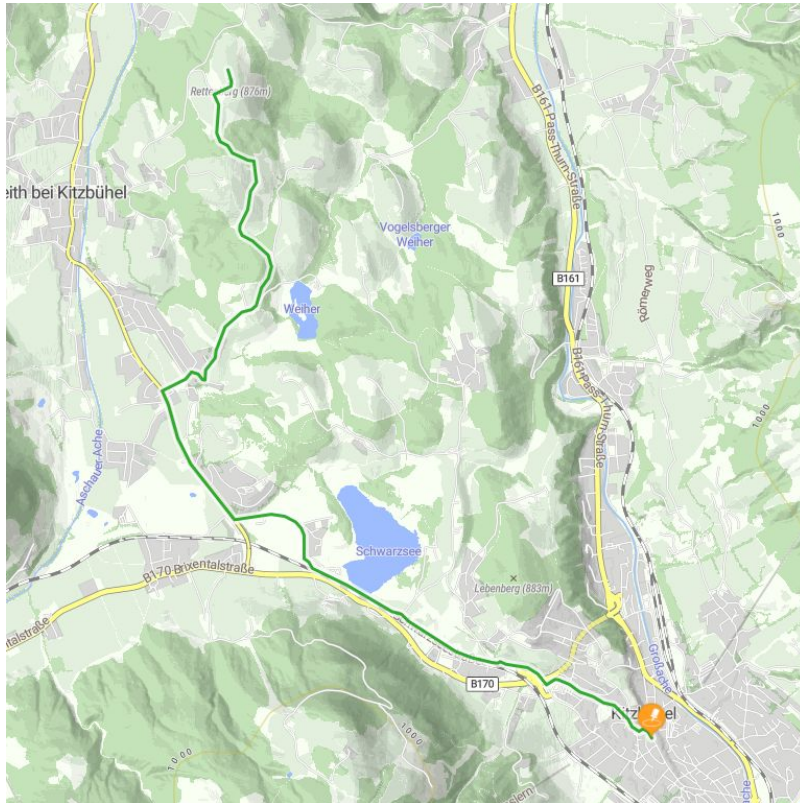

Gravelbike Tour - Benni Raich

distance	6,5 km		
altitude meters uphill	140 m	altitude meters downhill	20 m
		highest point	880 m
best season:	APR, MAY, JUN, JUL, AUG, SEP, OCT		

Altitude profile

arrival

Parking spot

- P10 - parking Schwarzsee
- P4 - parking Pfarrau

downloads

[GPX FILE](#)

[INTERACTIVE MAP](#)