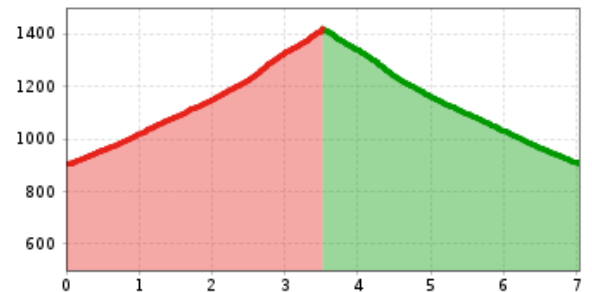

Kelchalm - Rodelbahn

walking time uphill 2:15 h distance 3,5 km

altitude meters downhill 520 m

starting point: Kapelle Winterparkplatz

destination point: Kapelle Winterparkplatz

best season: JAN, FEB, DEC

Altitude profile