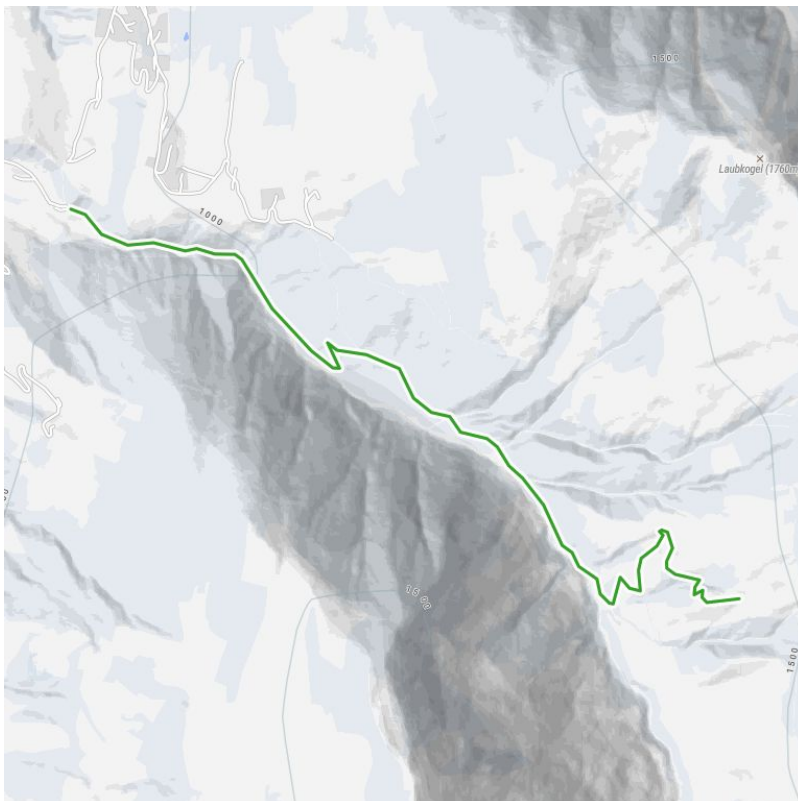

Kelchalm - Rodelbahn

walking time uphill 2:15 h distance 3,5 km

altitude meters downhill 520 m

starting point: Kapelle Winterparkplatz

destination point: Kapelle Winterparkplatz

best season: JAN, FEB, DEC

Altitude profile

hut/alpine hut

[Kelchalm | Bochumer Hütte](#) closed

downloads

[GPX FILE](#)

[INTERACTIVE MAP](#)