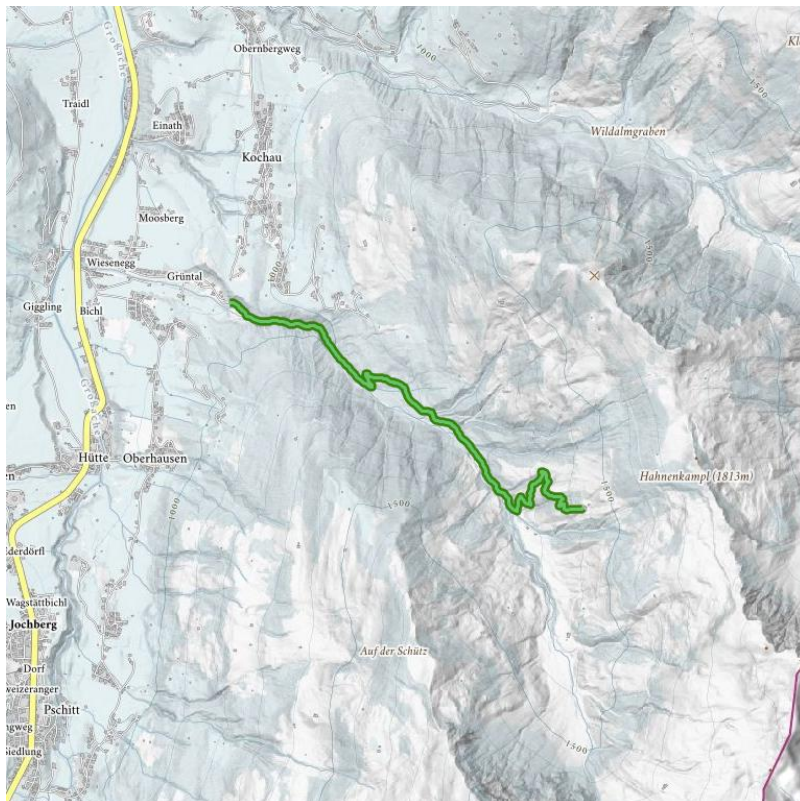

Kelchalm - Rodelbahn

walking time uphill 2:15 h distance 3.5 km

altitude meters downhill 520 m

starting point: Kapelle Winterparkplatz

destination point: Kapelle Winterparkplatz

best season: JAN, FEB, DEC

Altitude profile

hut/alpine hut

[Kelchalm | Bochumer Hütte](#) open

downloads

[GPX FILE](#)

[INTERACTIVE MAP](#)