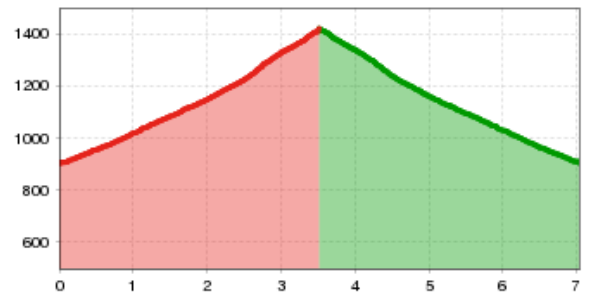

Kelchalm - Rodelbahn

walking time uphill 2:15 h distance 3.5 km

altitude meters downhill 520 m

starting point: Kapelle Winterparkplatz

destination point: Kapelle Winterparkplatz

best season: JAN, FEB, DEC

Altitude profile