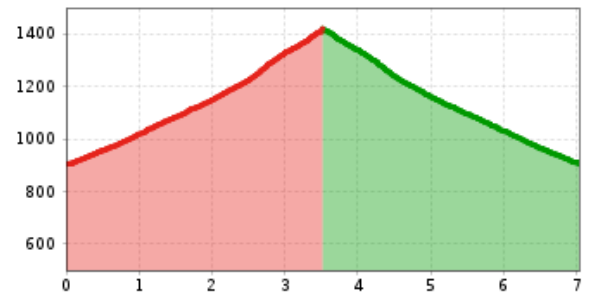

# Kelchalm - Rodelbahn

walking time uphill 2:15 h distance 3,5 km

altitude meters downhill 520 m

starting point: Kapelle Winterparkplatz

destination point: Kapelle Winterparkplatz

best season: JAN, FEB, DEC

Altitude profile