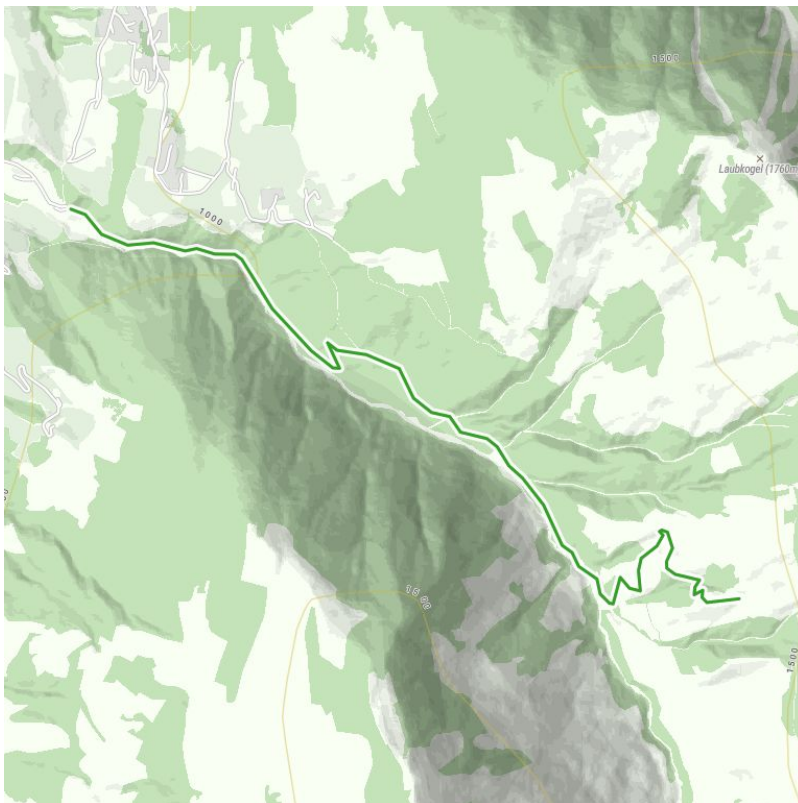

# Kelchalm - Rodelbahn

walking time uphill 2:15 h distance 3,5 km

altitude meters downhill 520 m

starting point: Kapelle Winterparkplatz

destination point: Kapelle Winterparkplatz

best season: JAN, FEB, DEC

Altitude profile

## hut/alpine hut

[Kelchalm | Bochumer Hütte](#) closed