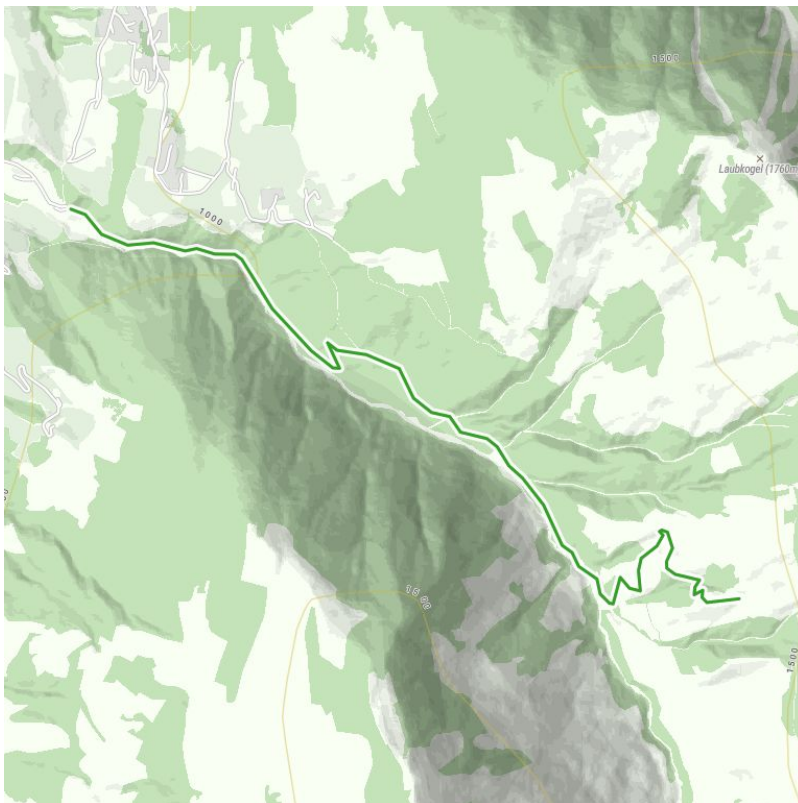

Kelchalm - Rodelbahn

walking time uphill 2:15 h distance 3,5 km

altitude meters downhill 520 m

starting point: Kapelle Winterparkplatz

destination point: Kapelle Winterparkplatz

best season: JAN, FEB, DEC

Altitude profile

hut/alpine hut

[Kelchalm | Bochumer Hütte](#) closed

downloads

[GPX FILE](#)

[INTERACTIVE MAP](#)