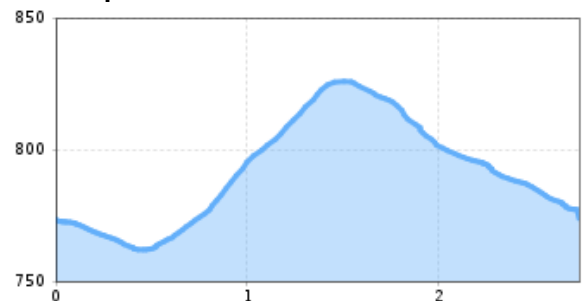

Altitude profile