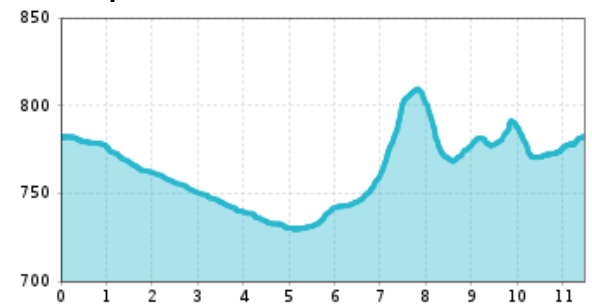

Lisa Hauser cross country ski track

distance	11,5 km	difficulty	average
altitude meters uphill	143 m	highest point	811 m

Altitude profile

arrival

Parking spot

- Parking at the golfcourse Schwarzsee
- Parking place Kulturhaus

downloads

[GPX FILE](#)

[INTERACTIVE MAP](#)