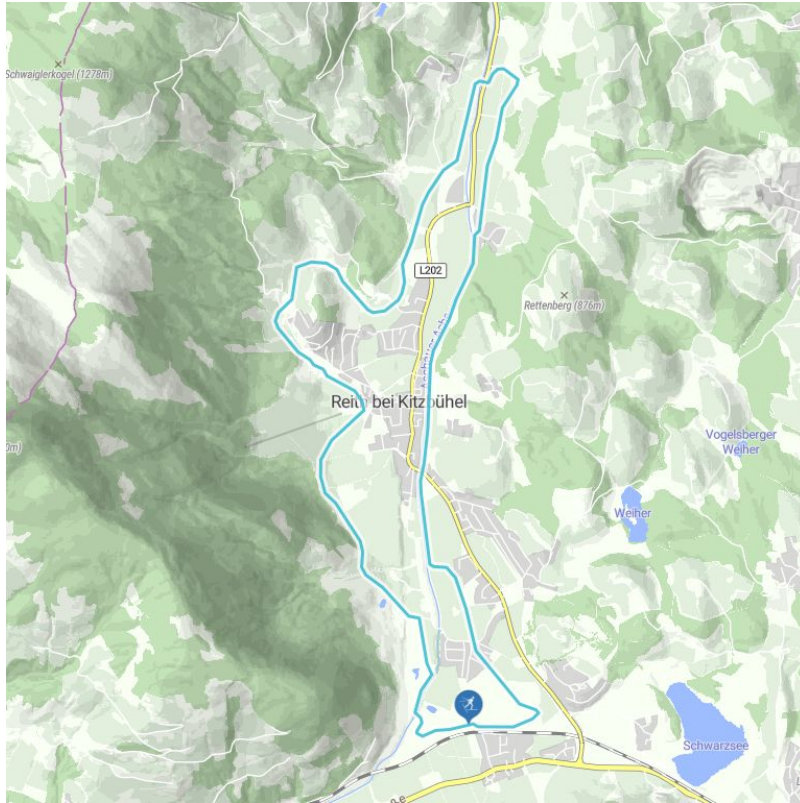

Lisa Hauser cross country ski track

distance	11,5 km	difficulty	average
altitude meters uphill	143 m	highest point	811 m

Altitude profile

arrival

Parking spot

- Parking at the golfcourse Schwarzsee
- Parking place Kulturhaus

downloads

[GPX FILE](#)

[INTERACTIVE MAP](#)