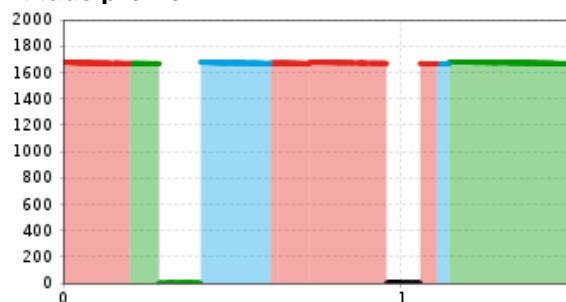

# MTB Family Area Streiteck

Learn to ride with flow in the practice area for novice riders and families.

distance 1,5 km

best season: MAY, JUN, JUL, AUG, SEP, OCT

Altitude profile

## Description

The varied MTB Family Area Streiteck awaits you at the bottom station of the Sonnenrast chair lift. With a 100m long conveyor belt and practice trails with a total length of around 1.4 km, this is the ideal meeting point for MTB families and beginners: for practising, warming up, swapping, bike camps and coaching sessions it's the perfect hangout.