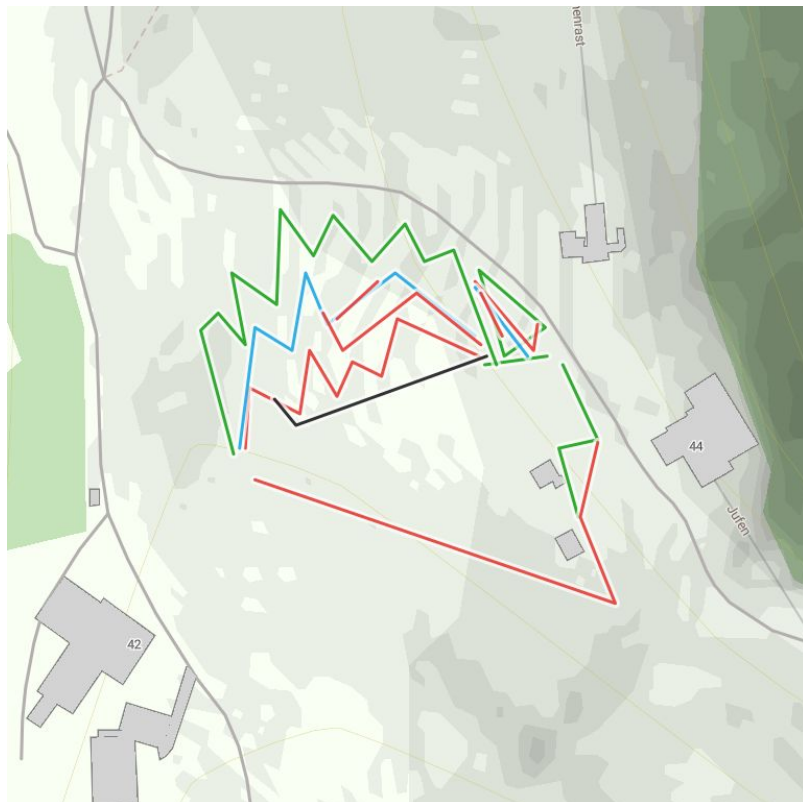

# MTB Family Area Streiteck

Learn to ride with flow in the practice area for novice riders and families.

distance 1,5 km

best season: MAY, JUN, JUL, AUG, SEP, OCT

Altitude profile

## Description

The varied MTB Family Area Streiteck awaits you at the bottom station of the Sonnenrast chair lift. With a 100m long conveyor belt and practice trails with a total length of around 1.4 km, this is the ideal meeting point for MTB families and beginners: for practising, warming up, swapping, bike camps and coaching sessions it's the perfect hangout.

Tip: The sun terrace offers a perfect view of the bike action and is designed for parents, grandparents and accompanying adults to take it all in.

## downloads

[GPX FILE](#)

[INTERACTIVE MAP](#)