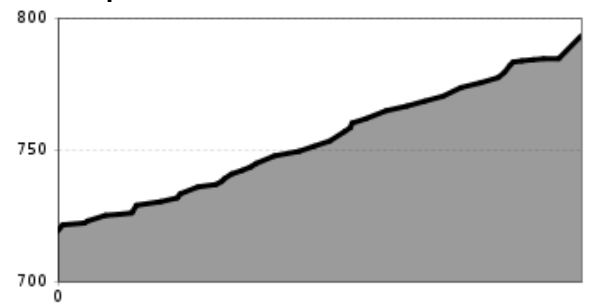

# Oberndorf Loipe connection

distance	8,9 km	difficulty	difficult
altitude meters uphill	73 m	highest point	793 m

Altitude profile

## Description

Via the Genussloipe or the Lisa Hauser Loipe via the Bichlachloipe to Oberndorf, St. Johann, Going.  
The Bichlachloipe is only groomed as a skating trail!