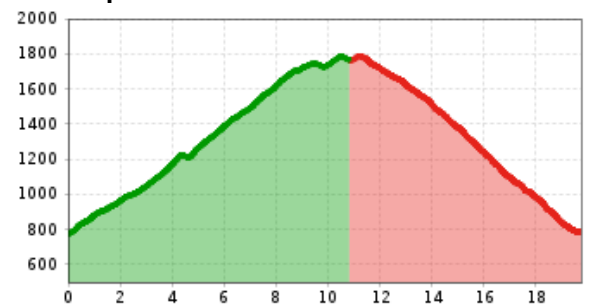

Altitude profile