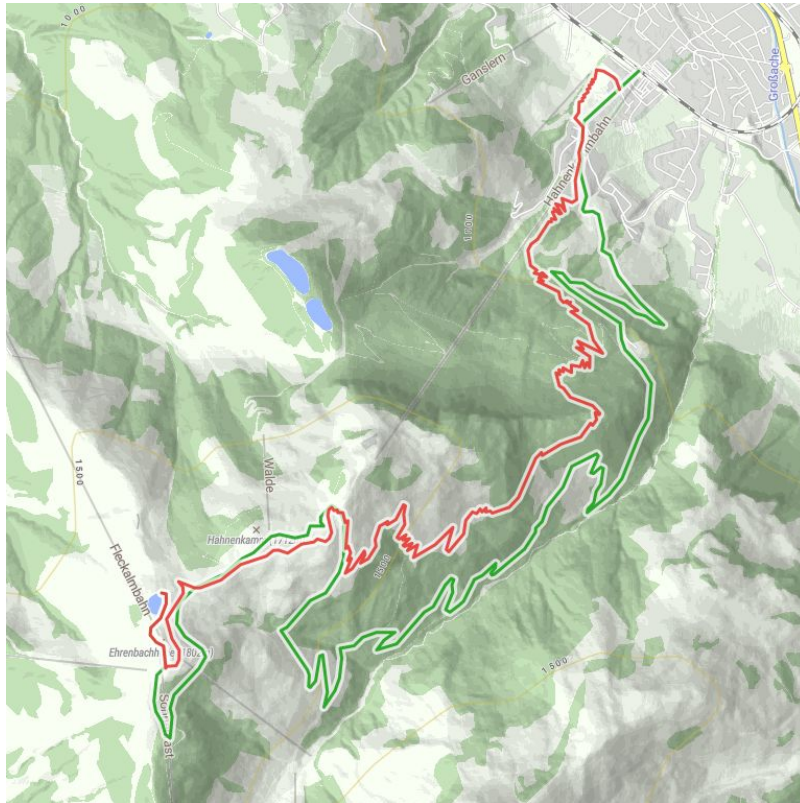

On Tour with Benni Raich - Gravel Bike

distance	20,0 km	difficulty	difficult		
altitude meters uphill	1075 m	altitude meters downhill	1075 m	highest point	1800 m
best season:	MAY, JUN, JUL, AUG, SEP, OCT				

Altitude profile

hut/alpine hut

[Hahnenkammstüberl](#) closed

[Berghaus Tyrol](#) open

[Melkalm](#) closed

downloads

[GPX FILE](#)

[INTERACTIVE MAP](#)