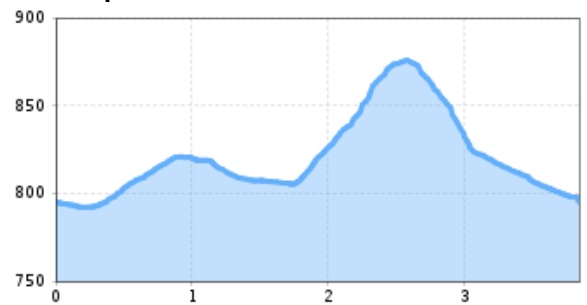

Pürsting

total walking time	1:50 h	distance	3,7 km
altitude meters uphill	157 m	highest point	893 m
starting point:	Unteraurach Parkplatz		
destination point:	Unteraurach Parkplatz		
road quality:	Asphalt, Schotter, Wanderpfade		
route typ:	circuit family tour		

Altitude profile

Description

Route

Unteraurach - Bauernhof Traidl - Richtung Pürsting - Unteraurach

equipment

wetterbedingte Bekleidung

arrival

Stop