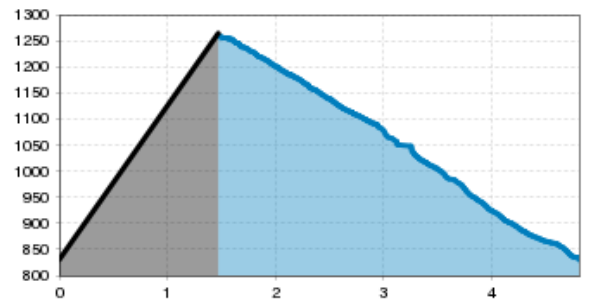

Altitude profile