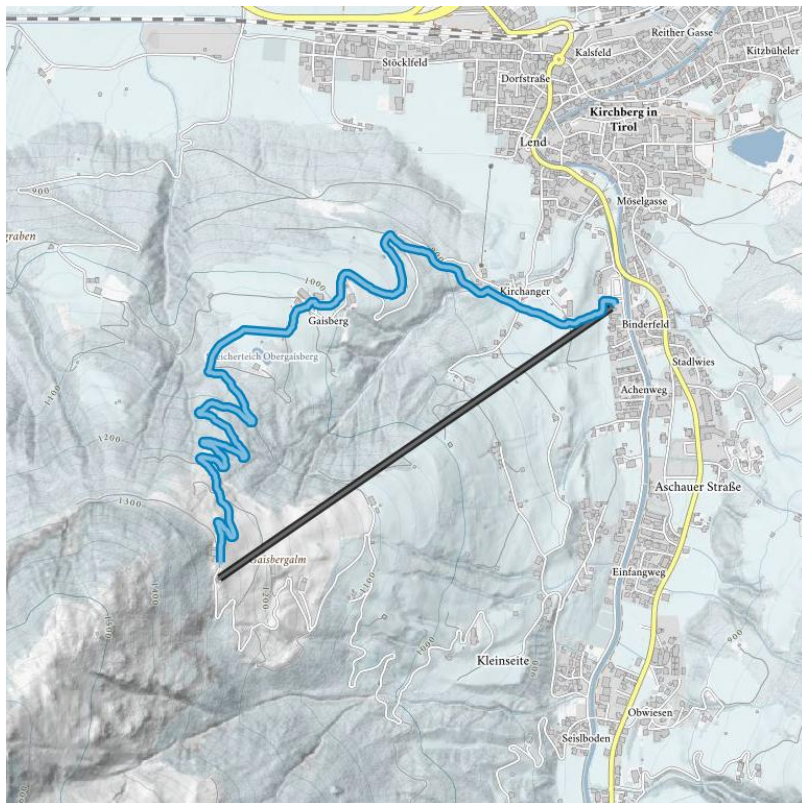

Rodelbahn am Gaisberg

distance	3.5 km	difficulty	average
altitude meters downhill	435 m		
starting point:	Talstation Gaisberglift		
destination point:	Talstation Gaisberglift		
best season:	JAN, FEB, MAR, DEC		

Altitude profile

downloads

[GPX FILE](#)

[INTERACTIVE MAP](#)