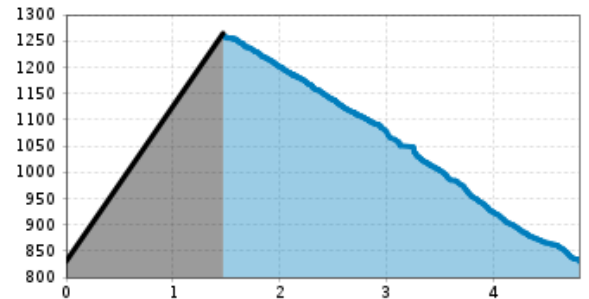

Altitude profile