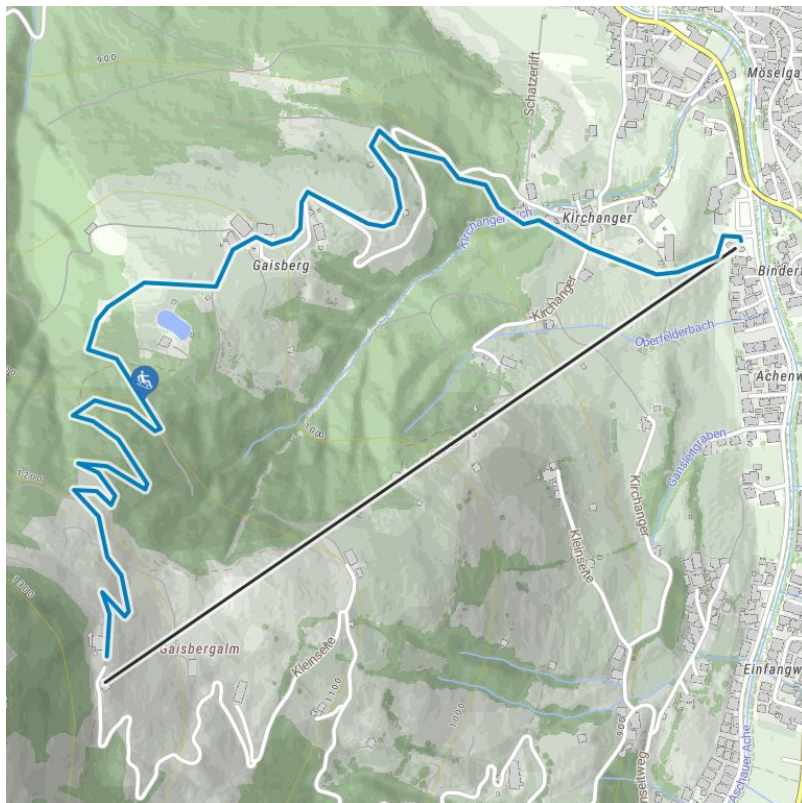

Rodelbahn am Gaisberg

distance	3,5 km	difficulty	average
altitude meters downhill	435 m		
starting point:	Talstation Gaisberglift		
destination point:	Talstation Gaisberglift		
best season:	JAN, FEB, MAR, DEC		

Altitude profile

downloads

[GPX FILE](#)

[INTERACTIVE MAP](#)