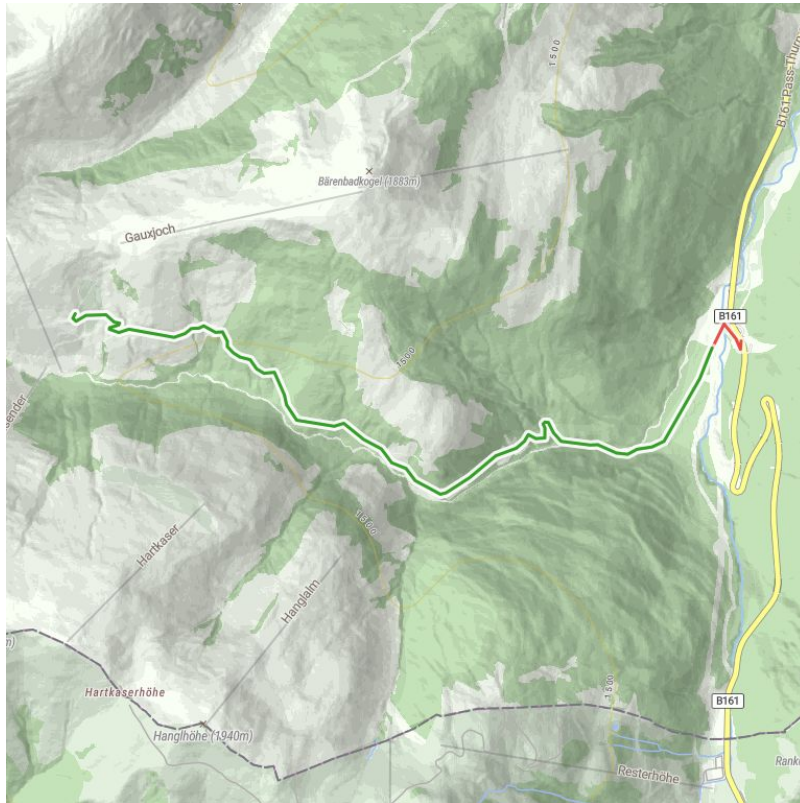

# Rodeln - Trattenbachalm

walking time uphill 2:30 h

distance 5,5 km

altitude meters downhill 650 m

best season: JAN, FEB, MAR, DEC

Altitude profile

## hut/alpine hut

[Trattenbachalm](#) closed

## downloads

[GPX FILE](#)

[INTERACTIVE MAP](#)