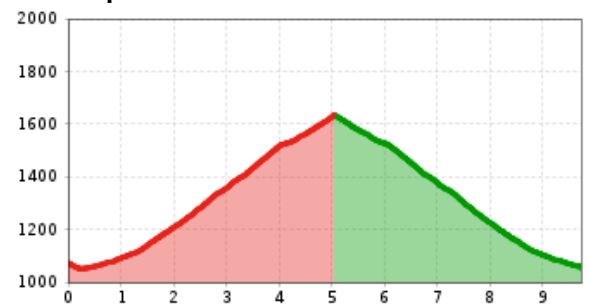

# Rodeln - Trattenbachalm

walking time uphill 2:30 h

distance 5,5 km

altitude meters downhill 650 m

best season: JAN, FEB, MAR, DEC

Altitude profile