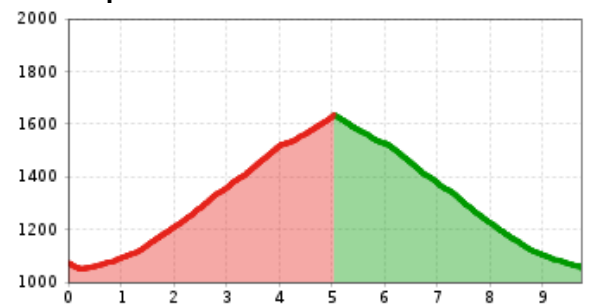

Rodeln - Trattenbachalm

walking time uphill 2:30 h distance 5,5 km

altitude meters downhill 650 m

best season: JAN, FEB, MAR, DEC

Altitude profile

hut/alpine hut

[Trattenbachalm](#) closed

downloads