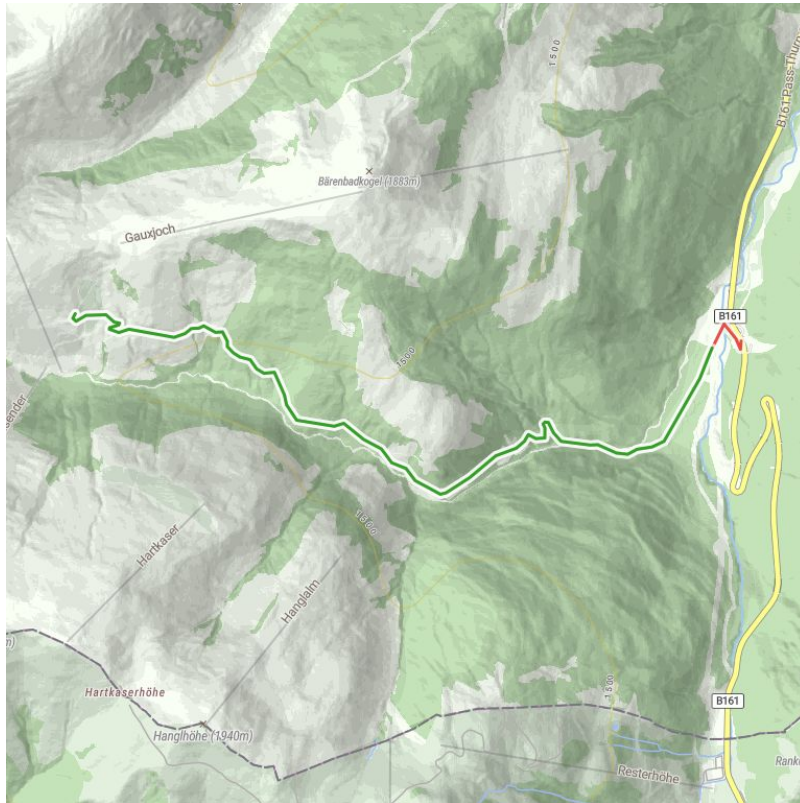

Rodeln - Trattenbachalm

walking time uphill 2:30 h distance 5,5 km

altitude meters downhill 650 m

best season: JAN, FEB, MAR, DEC

Altitude profile

hut/alpine hut

[Trattenbachalm](#) closed

downloads

[GPX FILE](#)

[INTERACTIVE MAP](#)