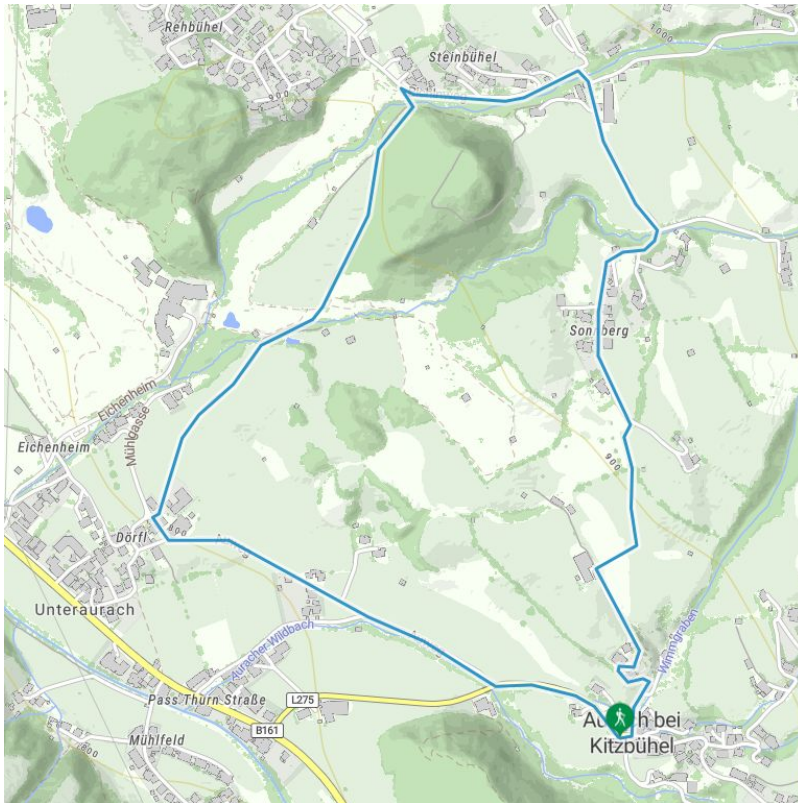

Sonnberg Nr. 76

total walking time	2 h	distance	4,5 km		
altitude meters uphill	185 m	altitude meters downhill	185 m	highest point	969 m
destination point:	Kirche Oberaurach				
route typ:	circuit family tour				

Altitude profile

Description

Route

Kirche Oberaurach - Hof Filzen - Hof Bachern - Bichlalm Talstation - Unteraurach - Oberaurach

arrival

Stop

Auwirt bus stop
Bichlalm bus stop

Parking spot