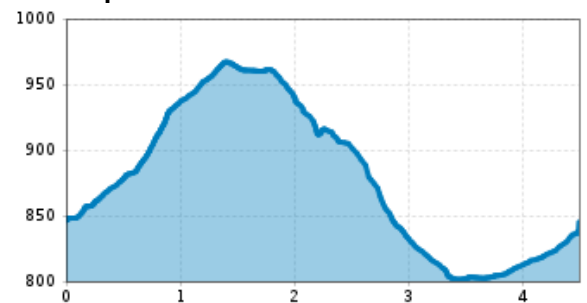

Sonnberg Nr. 76

total walking time	2 h	distance	4,5 km		
altitude meters uphill	185 m	altitude meters downhill	185 m	highest point	969 m
destination point:	Kirche Oberaurach				
route typ:	circuit family tour				

Altitude profile

Description

Route

Kirche Oberaurach - Hof Filzen - Hof Bachern - Bichlalm Talstation - Unteraurach - Oberaurach

arrival

Stop

Auwirt bus stop
Bichlalm bus stop

Parking spot