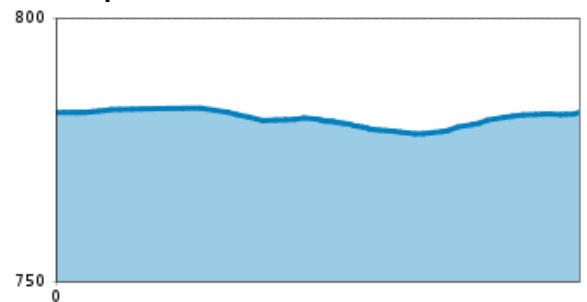

# "Sportloipe" 0,75 km Cross country ski track

distance 0,8 km

altitude meters uphill 6 m

highest point 783 m

Altitude profile