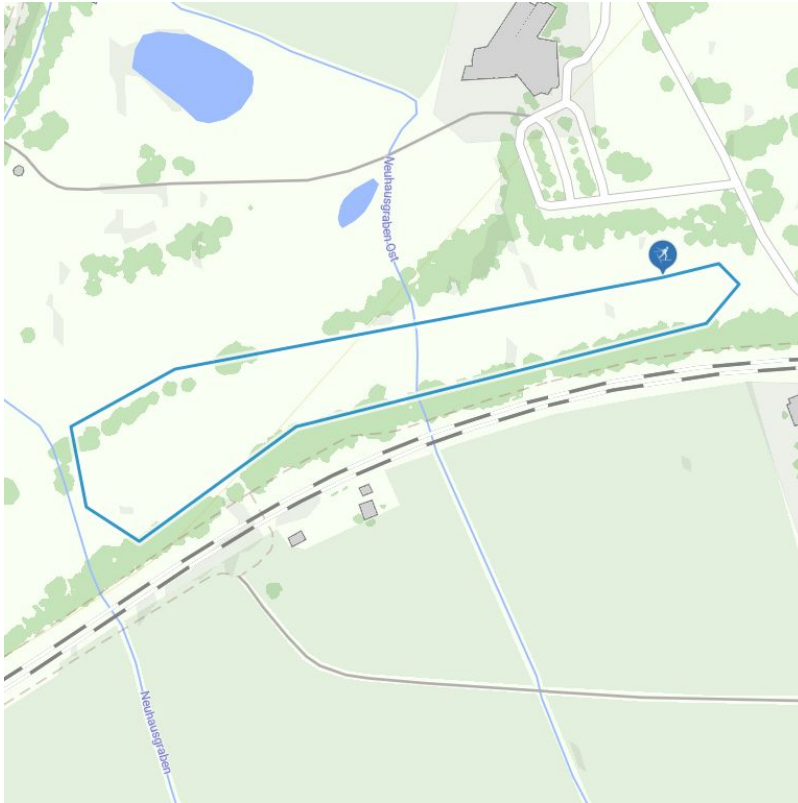

# "Sportloipe" 0,75 km Cross country ski track

distance 0,8 km

altitude meters uphill 6 m

highest point 783 m

Altitude profile

## Description

### arrival

**Parking spot**  
Parking at the golfcourse Schwarzsee

### downloads

[GPX FILE](#)

[INTERACTIVE MAP](#)