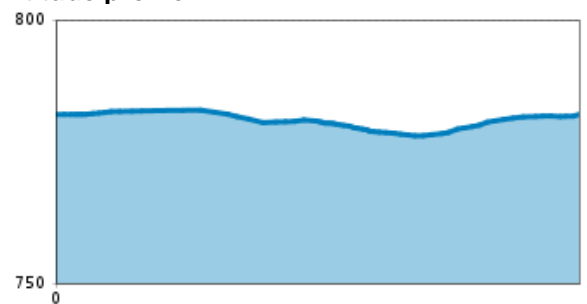

"Sportloipe" 0,75 km Cross country ski track

distance 0,8 km

altitude meters uphill 6 m

highest point 783 m

Altitude profile

Description

arrival

Parking spot
Parking at the golfcourse Schwarzsee