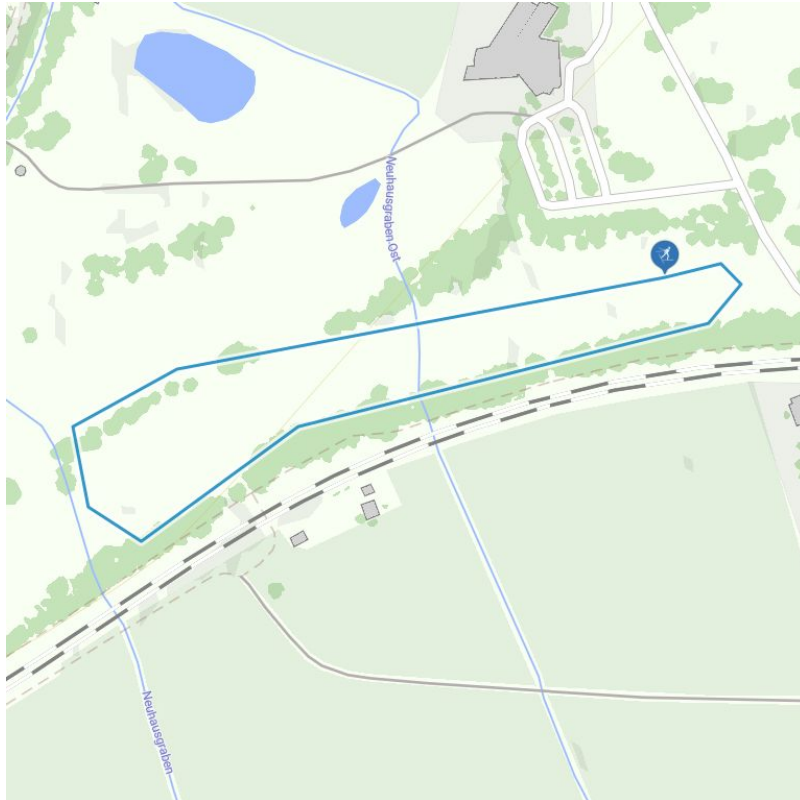

"Sportloipe" 0,75 km Cross country ski track

distance 0,8 km

altitude meters uphill 6 m

highest point 783 m

Altitude profile

Description

arrival

Parking spot
Parking at the golfcourse Schwarzsee

downloads

[GPX FILE](#)

[INTERACTIVE MAP](#)