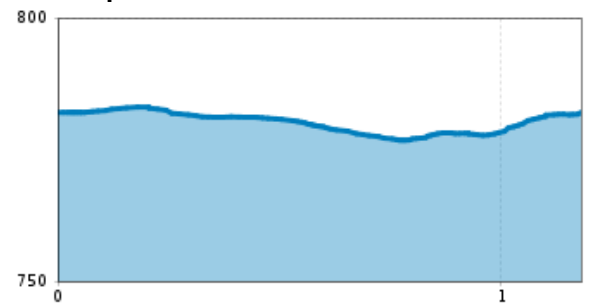

# "Sportloipe" 1,2 km Cross country ski track

distance 1,2 km

altitude meters uphill 12 m

highest point 784 m

Altitude profile

## arrival