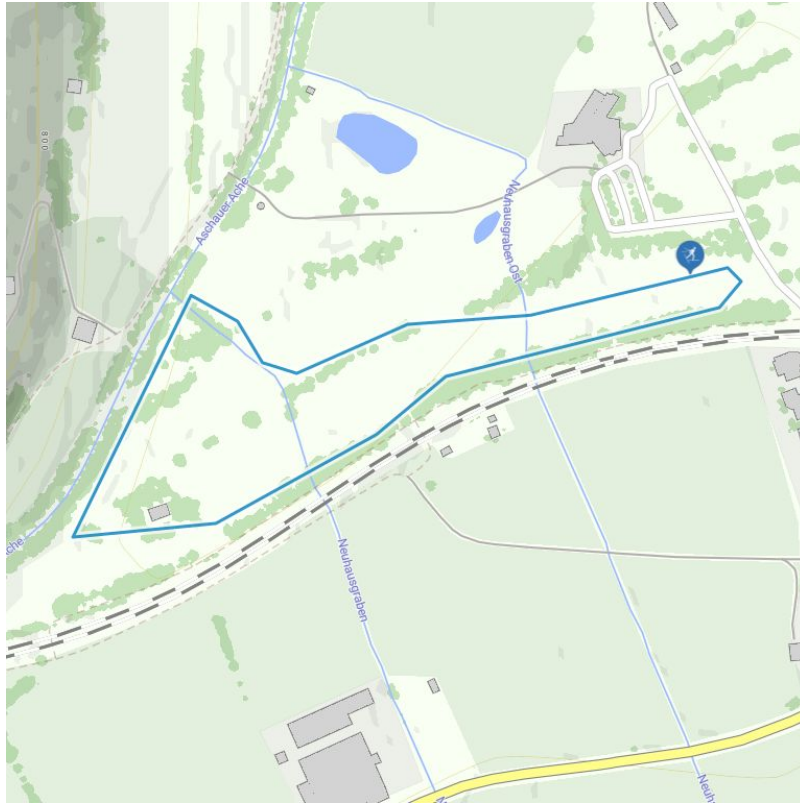

# "Sportloipe" 1,2 km Cross country ski track

distance 1,2 km

altitude meters uphill 12 m

highest point 784 m

Altitude profile

## arrival

### Parking spot

Parking at the golfcourse Schwarzsee

## downloads

[GPX FILE](#)

[INTERACTIVE MAP](#)