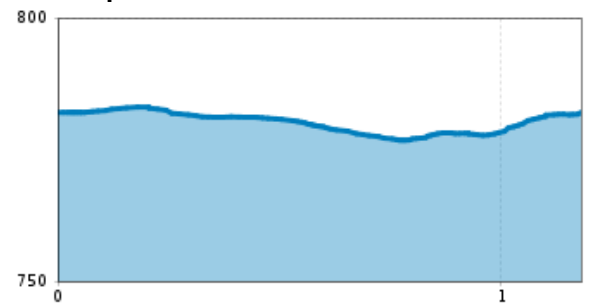

"Sportloipe" 1,2 km Cross country ski track

distance 1,2 km

altitude meters uphill 12 m

highest point 784 m

Altitude profile

arrival

Parking spot

Parking at the golfcourse Schwarzsee