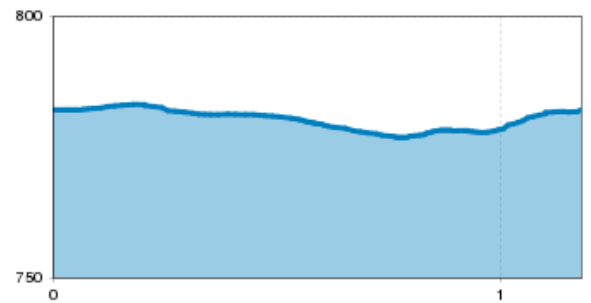

"Sportloipe" 1,2 km Cross country ski track

distance 1.2 km

altitude meters uphill 12 m

highest point 784 m

Altitude profile

arrival

Parking spot
Parking at the golfcourse Schwarzsee

downloads