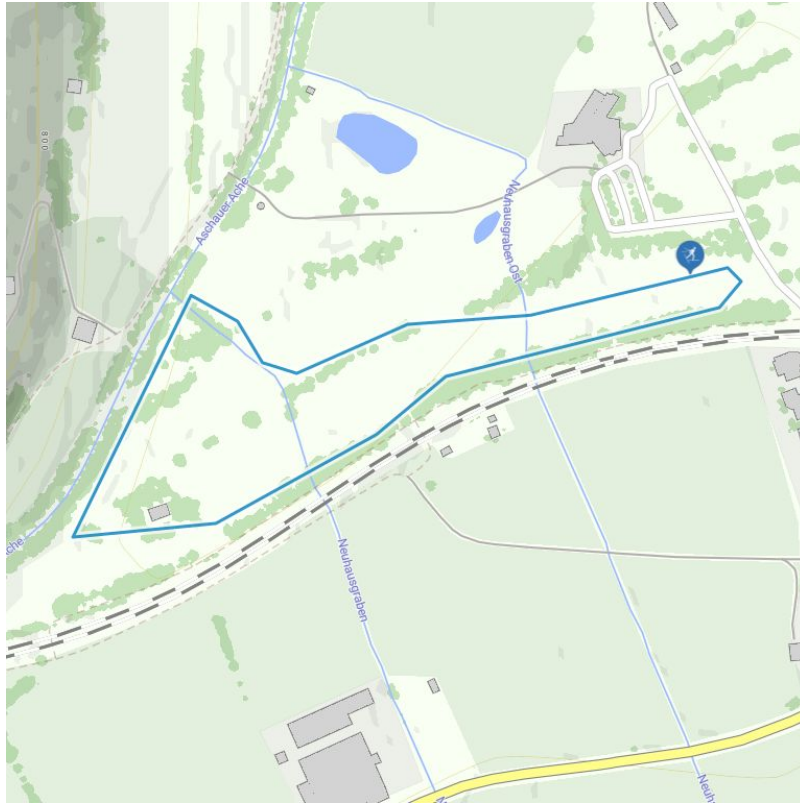

"Sportloipe" 1,2 km Cross country ski track

distance 1,2 km

altitude meters uphill 12 m

highest point 784 m

Altitude profile

arrival

Parking spot

Parking at the golfcourse Schwarzsee

downloads

[GPX FILE](#)

[INTERACTIVE MAP](#)