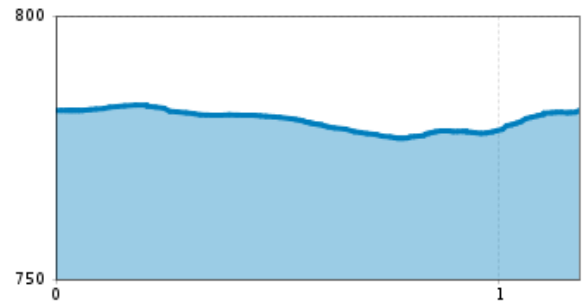

Sportloipe 1.2 km

distance 1,2 km

altitude meters uphill 12 m

highest point 784 m

Altitude profile

Description

:: The sports trails offer various options and are equipped with snowmaking facilities.

arrival