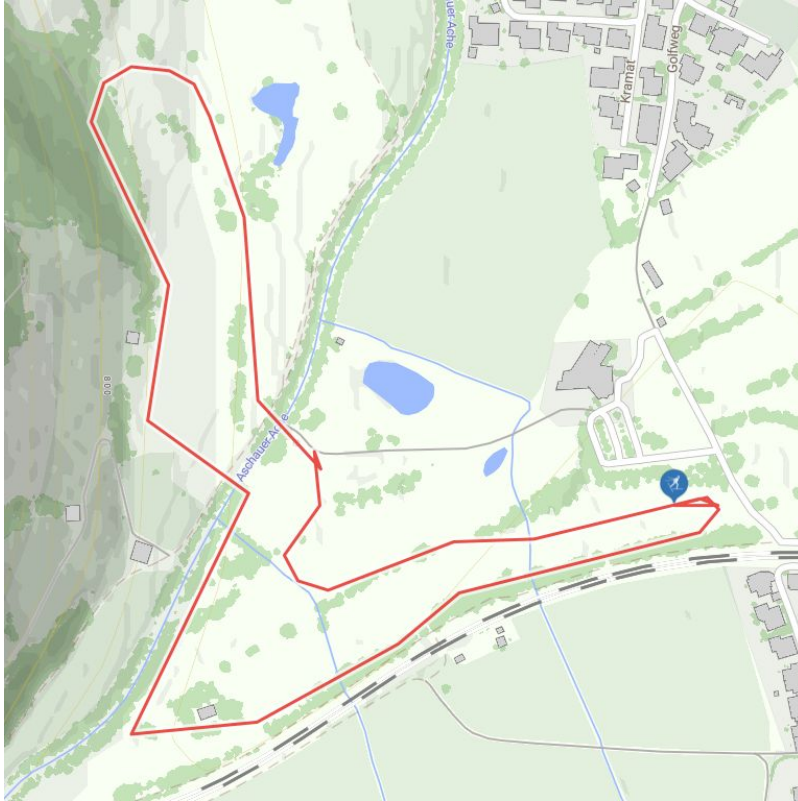

"Sportloipe" 2,2 km Cross country ski track

distance	2,2 km	difficulty	average
altitude meters uphill	19 m	highest point	786 m

Altitude profile

Description

arrival

Parking spot
Parking at the golfcourse Schwarzsee

downloads

[GPX FILE](#)

[INTERACTIVE MAP](#)