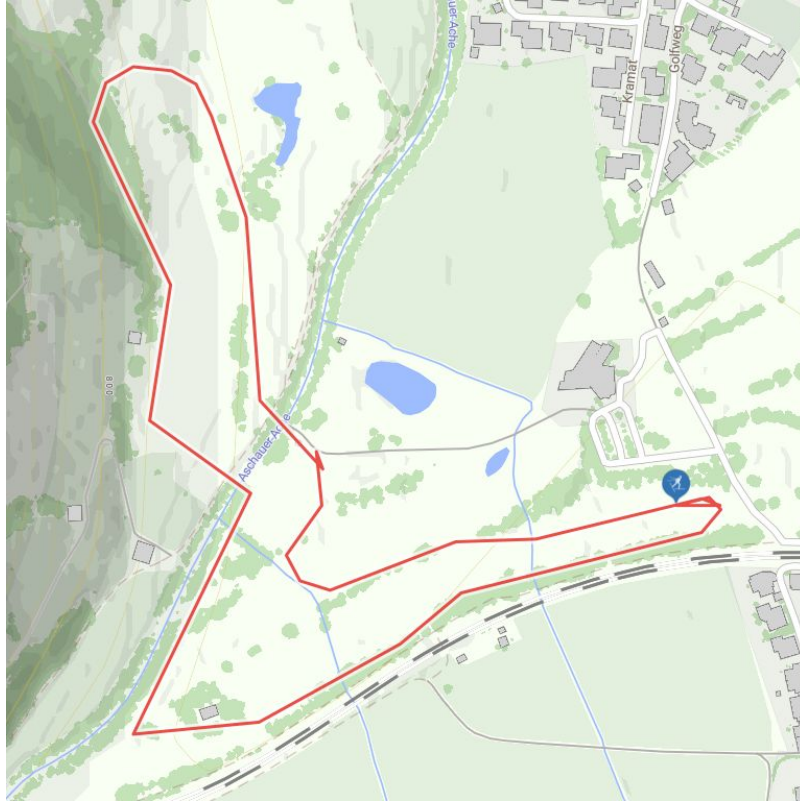

"Sportloipe" 2,2 km Cross country ski track

distance	2,2 km	difficulty	average
altitude meters uphill	19 m	highest point	786 m

Altitude profile

Description

arrival

Parking spot
Parking at the golfcourse Schwarzsee

downloads

[GPX FILE](#)

[INTERACTIVE MAP](#)