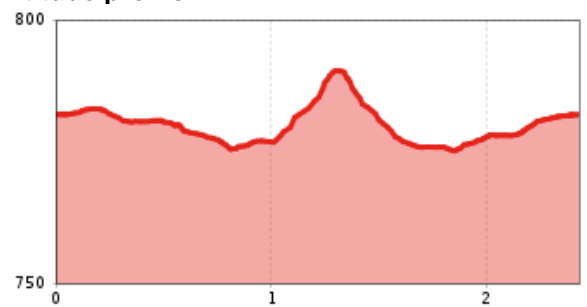

"Sportloipe" 2,4 km Cross country ski track

distance	2.4 km	difficulty	average
altitude meters uphill	28 m	highest point	794 m

Altitude profile

Description

:: Snow covered cross country track and Floodlit until 9.30 p.m.

arrival

Parking spot

Parking at the golfcourse Schwarzsee

downloads

[GPX FILE](#)

[INTERACTIVE MAP](#)