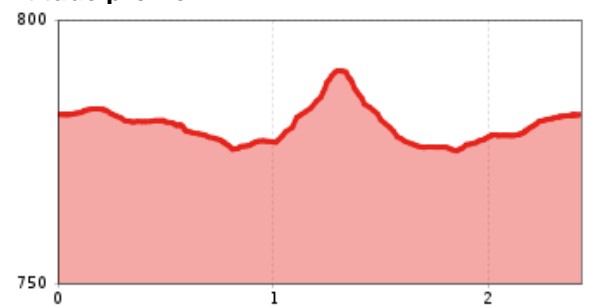

# "Sportloipe" 2,4 km Cross country ski track

distance	2,4 km	difficulty	average
altitude meters uphill	28 m	highest point	794 m

Altitude profile

## Description

:: Snow covered cross country track and Floodlit until 9.30 p.m.