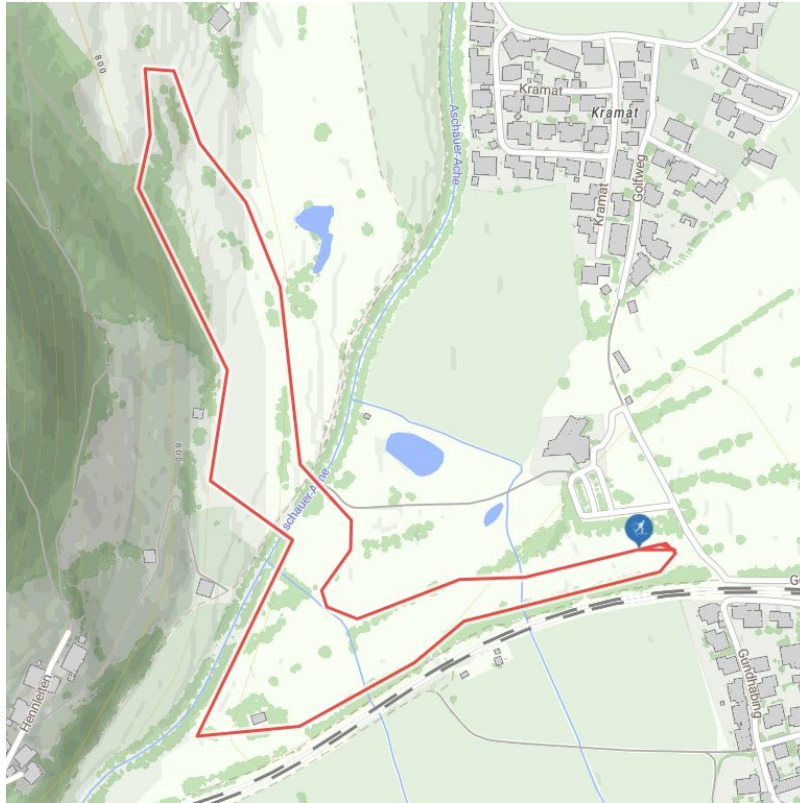

# "Sportloipe" 2,4 km Cross country ski track

distance	2,4 km	difficulty	average
altitude meters uphill	28 m	highest point	794 m

Altitude profile

## Description

:: Snow covered cross country track and Floodlit until 9.30 p.m.

## arrival

**Parking spot**  
Parking at the golfcourse Schwarzsee

## downloads

[GPX FILE](#)

[INTERACTIVE MAP](#)