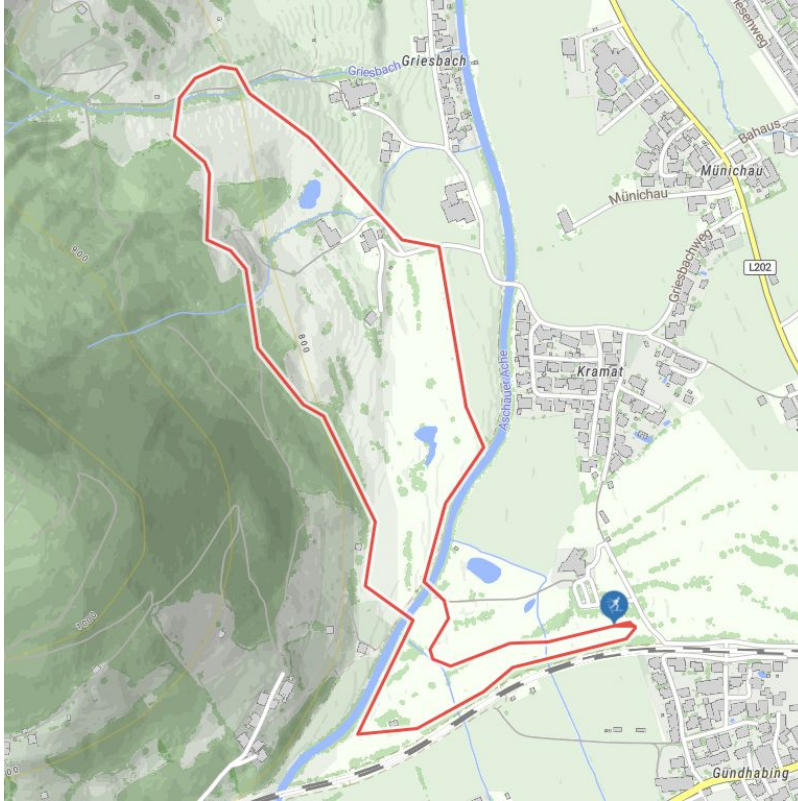

"Sportloipe" 3,7 km Cross country ski track

distance	3,7 km	difficulty	average
altitude meters uphill	72 m	highest point	825 m

Altitude profile

Description

:: Snow covered cross country track

arrival

Parking spot

Parking at the golfcourse Schwarzsee

downloads

[GPX FILE](#)

[INTERACTIVE MAP](#)