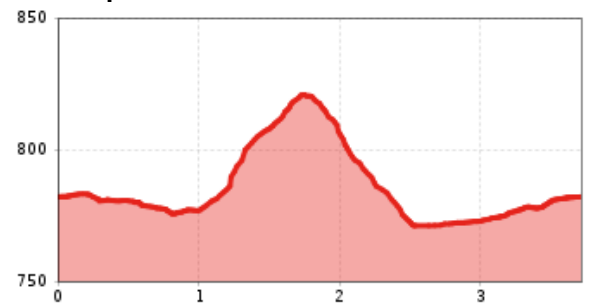

"Sportloipe" 3,7 km Cross country ski track

distance	3,7 km	difficulty	average
altitude meters uphill	72 m	highest point	825 m

Altitude profile

Description

:: Snow covered cross country track

arrival

Parking spot