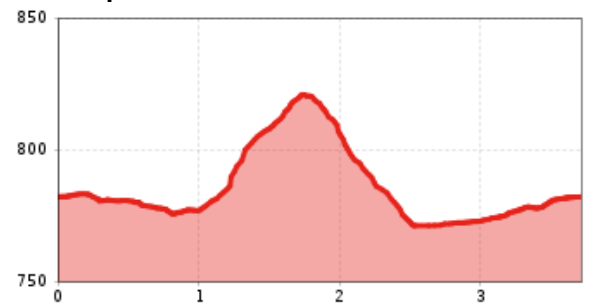

# "Sportloipe" 3,7 km Cross country ski track

distance	3,7 km	difficulty	average
altitude meters uphill	72 m	highest point	825 m

Altitude profile

## Description

:: Snow covered cross country track

## arrival