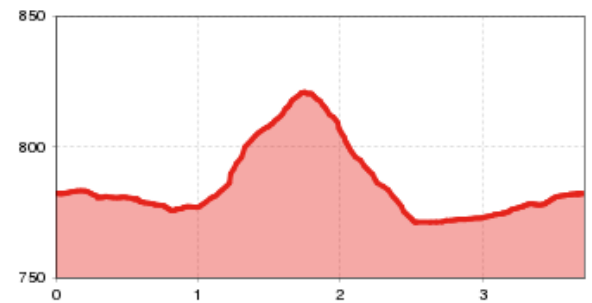

"Sportloipe" 3,7 km Cross country ski track

distance	3.7 km	difficulty	average
altitude meters uphill	72 m	highest point	825 m

Altitude profile

Description

:: Snow covered cross country track

arrival

Parking spot