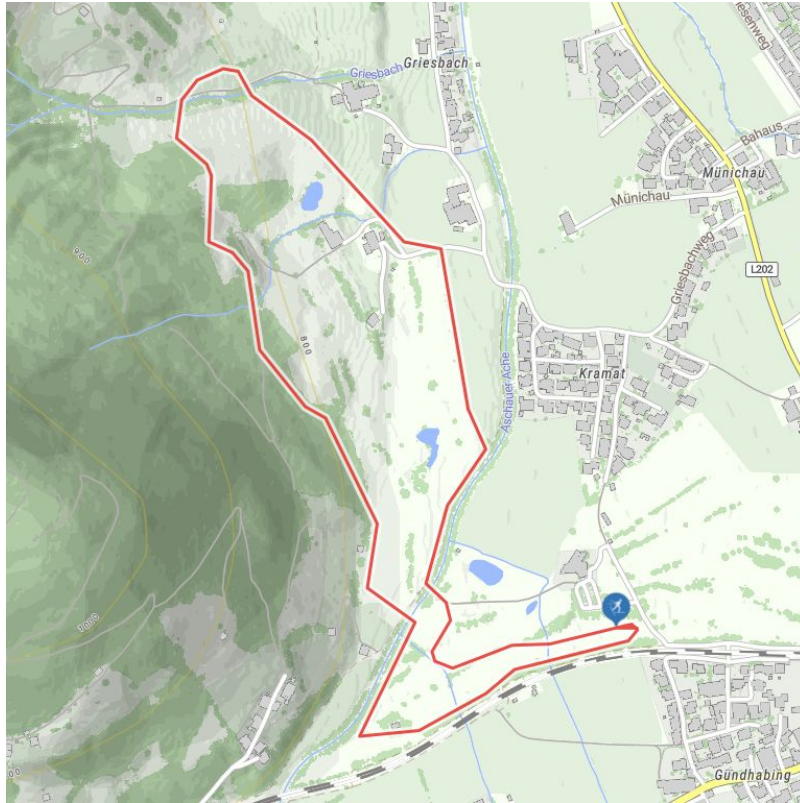

# "Sportloipe" 3,7 km Cross country ski track

distance	3,7 km	difficulty	average
altitude meters uphill	72 m	highest point	825 m

Altitude profile

## Description

:: Snow covered cross country track

## arrival

## downloads

[GPX FILE](#)

[INTERACTIVE MAP](#)