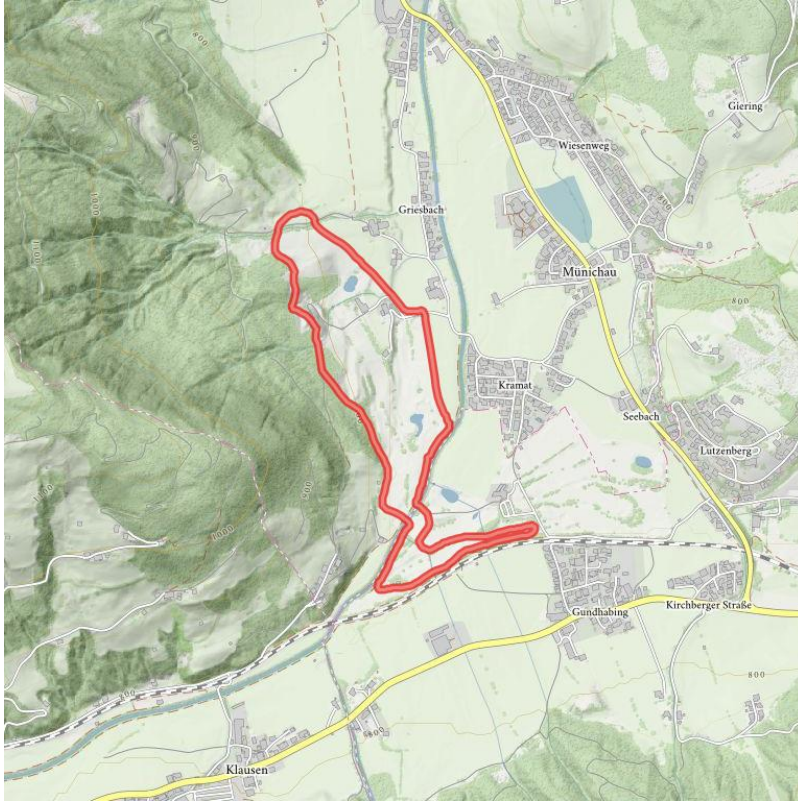

"Sportloipe" 3,7 km Cross country ski track

distance	3.7 km	difficulty	average
altitude meters uphill	72 m	highest point	825 m

Altitude profile

Description

:: Snow covered cross country track

arrival

Parking spot

Parking at the golfcourse Schwarzsee

downloads

[GPX FILE](#)

[INTERACTIVE MAP](#)