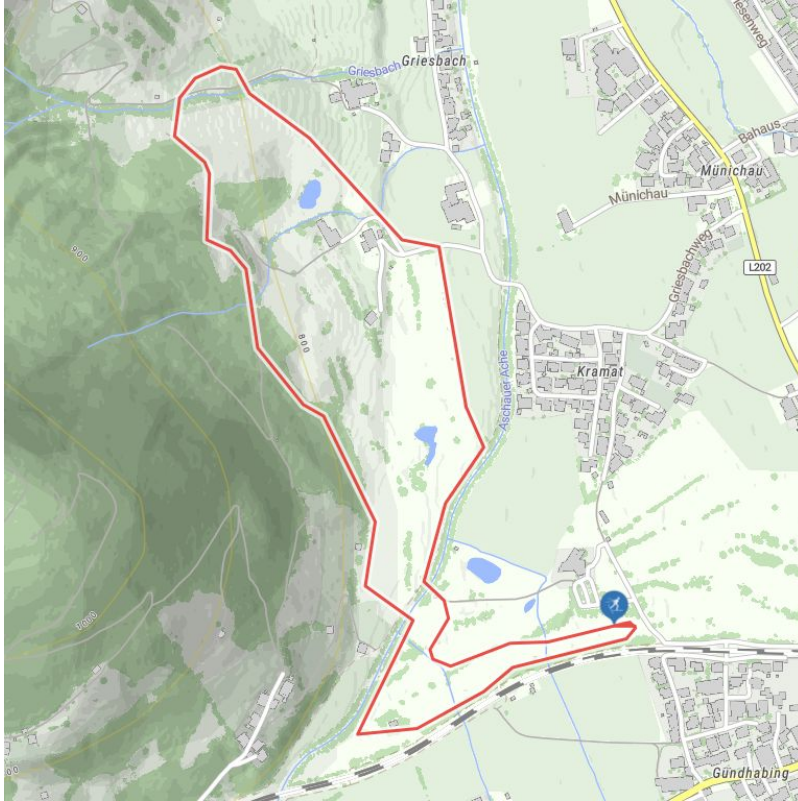

"Sportloipe" 3,7 km Cross country ski track

distance	3,7 km	difficulty	average
altitude meters uphill	72 m	highest point	825 m

Altitude profile

Description

:: Snow covered cross country track

arrival

Parking spot

Parking at the golfcourse Schwarzsee

downloads

[GPX FILE](#)

[INTERACTIVE MAP](#)