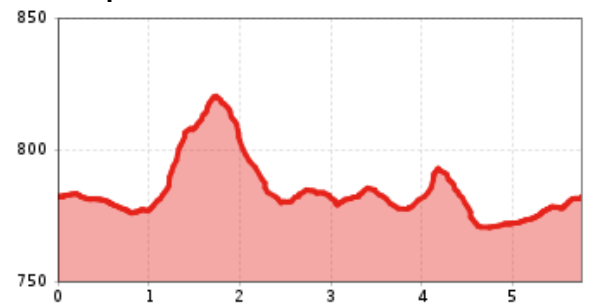

"Sportloipe" 5,7 km Cross country ski track

distance	5,7 km	difficulty	average
altitude meters uphill	121 m	highest point	825 m

Altitude profile

Description

:: Snow covered cross country track.

arrival

Parking spot