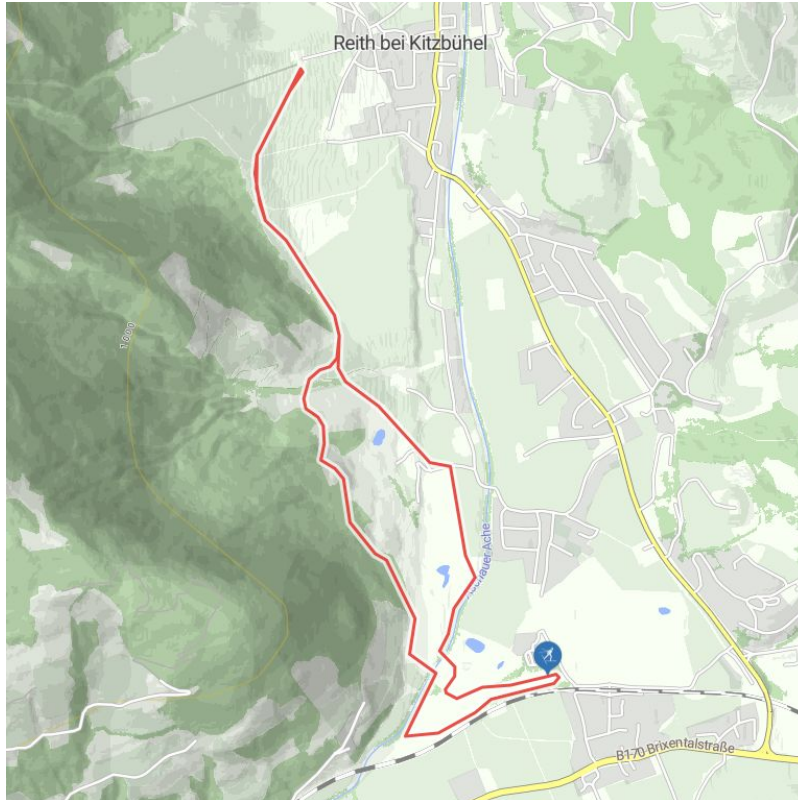

"Sportloipe" 5,7 km Cross country ski track

distance	5,7 km	difficulty	average
altitude meters uphill	121 m	highest point	825 m

Altitude profile

Description

:: Snow covered cross country track.

arrival

Parking spot

Parking at the golfcourse Schwarzsee

downloads

[GPX FILE](#)

[INTERACTIVE MAP](#)