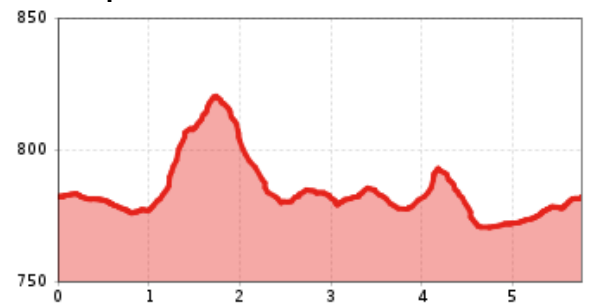

"Sportloipe" 5,7 km Cross country ski track

distance	5.7 km	difficulty	average
altitude meters uphill	121 m	highest point	825 m

Altitude profile

Description

:: Snow covered cross country track.

arrival

Parking spot