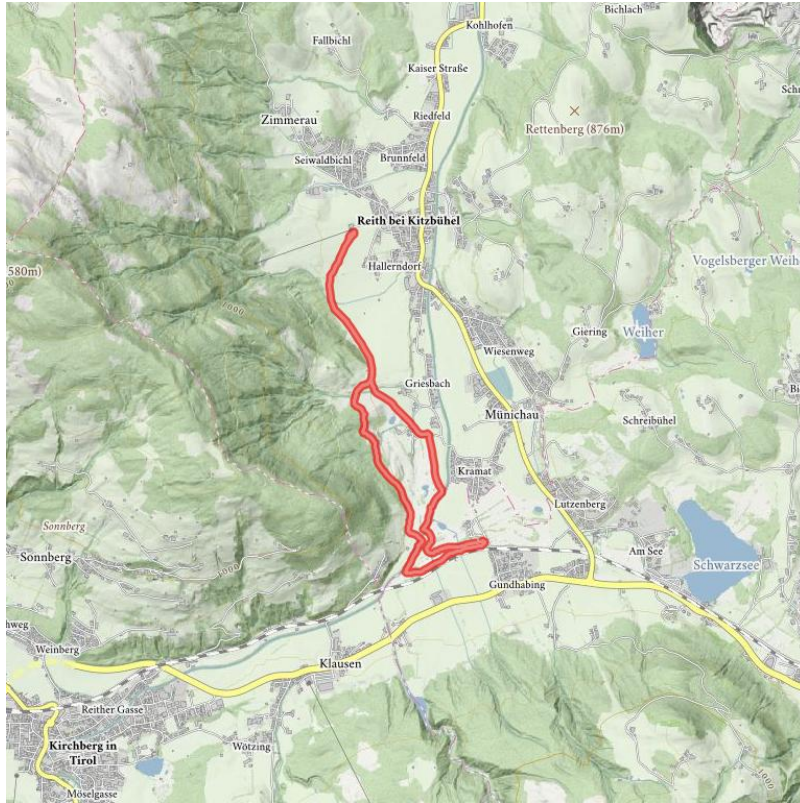

"Sportloipe" 5,7 km Cross country ski track

distance	5.7 km	difficulty	average
altitude meters uphill	121 m	highest point	825 m

Altitude profile

Description

:: Snow covered cross country track.

arrival

Parking spot

Parking at the golfcourse Schwarzsee

downloads

[GPX FILE](#)

[INTERACTIVE MAP](#)