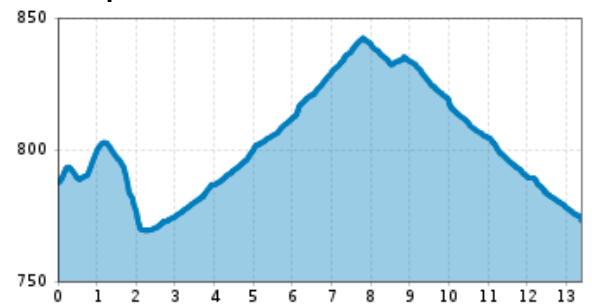

Stadtloipe Kitzbühel-Aurach-Jochberg

The trail stretches from Kitzbühel to the Jochberghütte and back again. Skating

distance 17,8 km

altitude meters uphill 179 m

highest point 843 m

Altitude profile

downloads