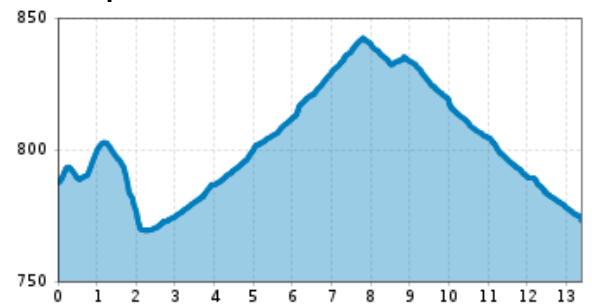

# Stadtloipe Kitzbühel-Aurach-Jochberg

The trail stretches from Kitzbühel to the Jochberghütte and back again. Skating

distance 17,8 km

altitude meters uphill 179 m

highest point 843 m

Altitude profile

## downloads

[GPX FILE](#)

[INTERACTIVE MAP](#)