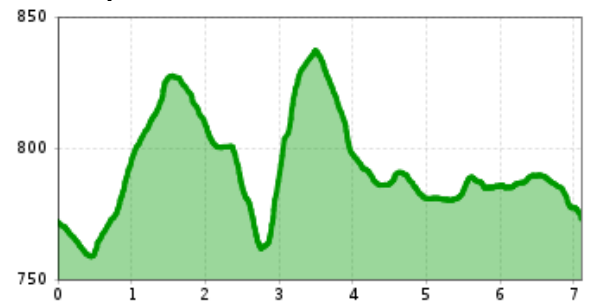

Steuerberg Nr. 11

walking time uphill	2 h	distance	7,0 km
---------------------	-----	----------	--------

altitude meters uphill	217 m	highest point	841 m
------------------------	-------	---------------	-------

destination point:	Pfarrau car park
--------------------	------------------

Altitude profile

Description

Route

Direction to city center - Lebenberg - Steuerberg - Schwarzssee - Alpenhotel - Pfarrau car park