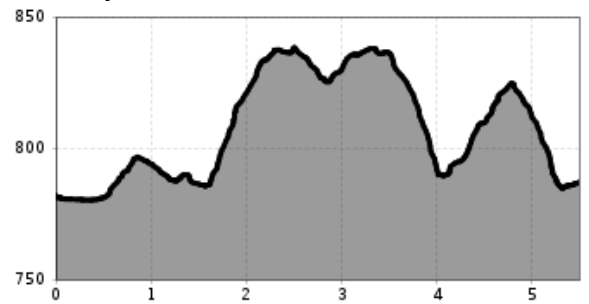

Altitude profile