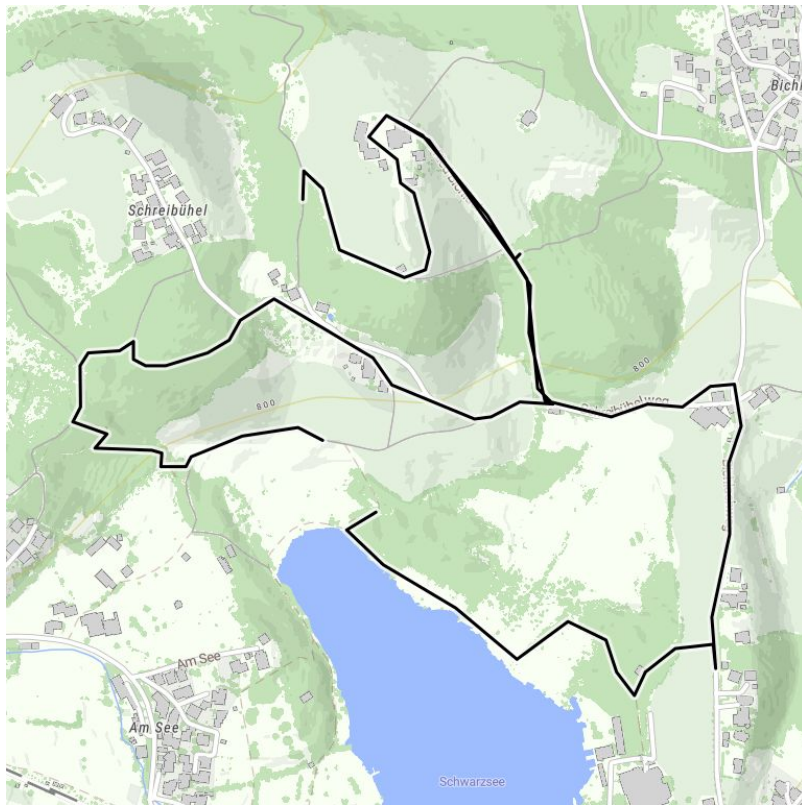

TestLoipe Name Englisch

distance	6,3 km	difficulty	average		
altitude meters uphill	235 m	altitude meters downhill	123 m	highest point	1645 m
stamina:	* * * * *				
skill:	* * * * *				
best season:	JAN, FEB				
route typ:	family tour buggy-friendly tour				

Altitude profile

downloads

[GPX FILE](#)

[INTERACTIVE MAP](#)