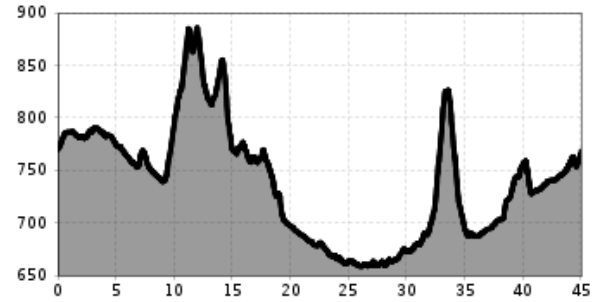

Altitude profile