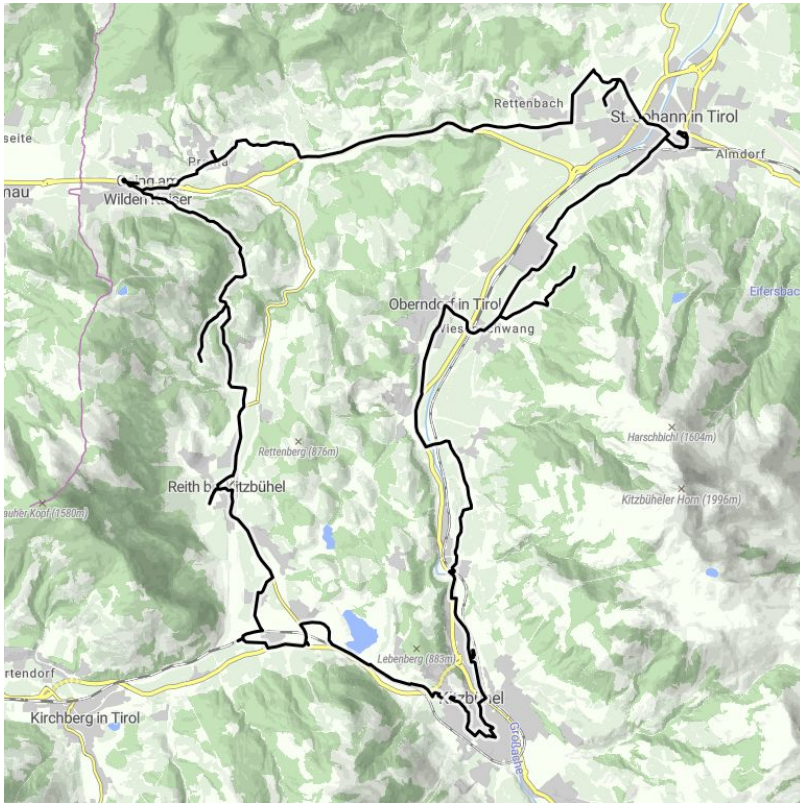

TestRadroute Name

distance	16,2 km	difficulty	average
altitude meters uphill	230 m	altitude meters downhill	125 m
stamina:	* * * * *		
skill:	* * * * *		
best season:	JUN, JUL, AUG, SEP		
route typ:	circuit family tour buggy-friendly tour		

Altitude profile

downloads

[GPX FILE](#)

[INTERACTIVE MAP](#)