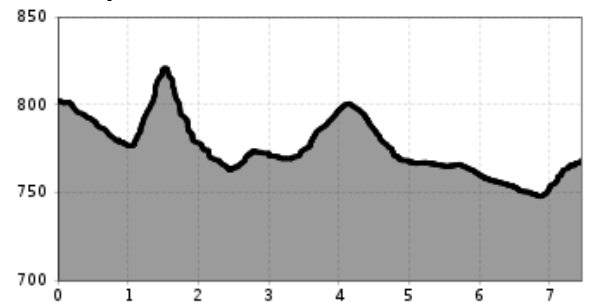

Altitude profile