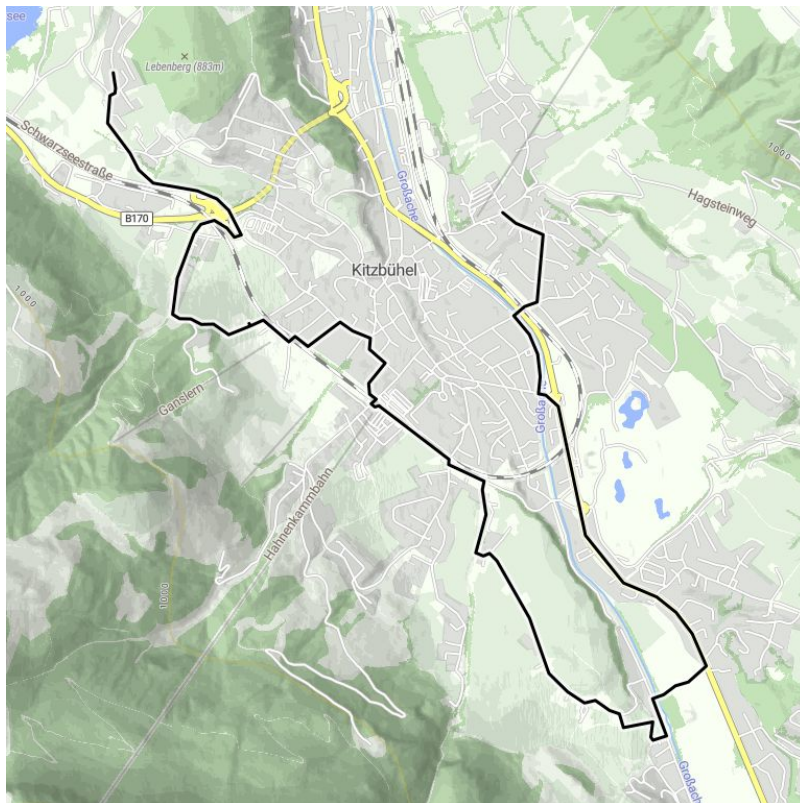

TestWanderung Name

total walking time	2:15 h	walking time uphill	1:20 h	walking time downhill	1:5 h
distance	5,6 km	difficulty	average		
altitude meters uphill	256 m	altitude meters downhill	117 m	highest point	1697 m
stamina:	★ ★ ★ ★ ★				
skill:	★ ★ ★ ★ ★				
best season:	MAY, JUN, JUL, AUG, SEP, OCT				
route typ:	circuit family tour buggy-friendly tour				
cachet:	EU Medalie, Österreichische Wander Medalie, Tiroler Wander Medalie				

Altitude profile

downloads

[GPX FILE](#)

[INTERACTIVE MAP](#)