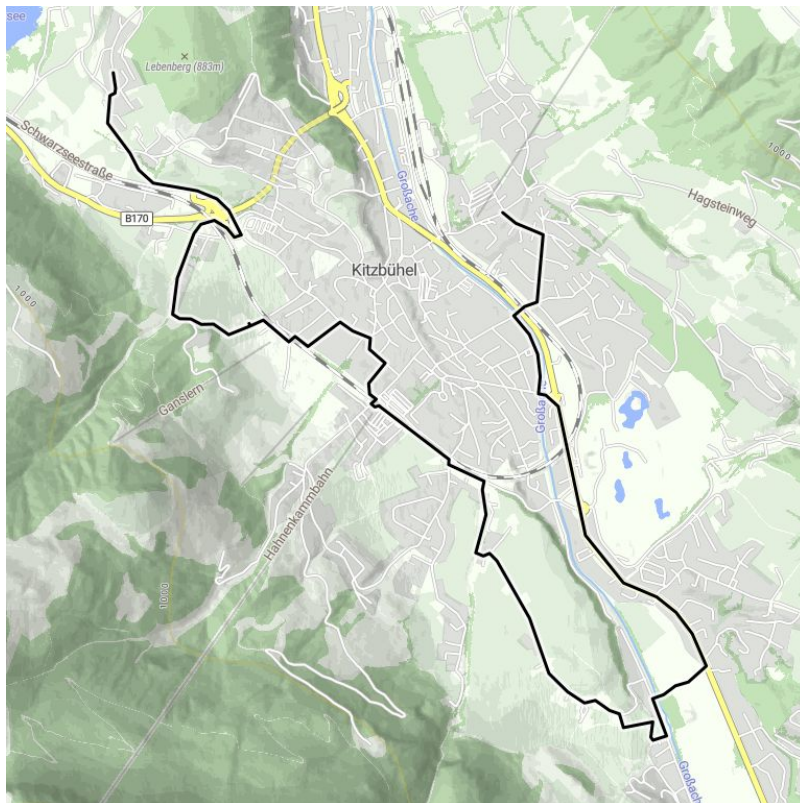

TestWanderung Name

total walking time	2:15 h	walking time uphill	1:20 h	walking time downhill	1:5 h
distance	5,6 km	difficulty	average		
altitude meters uphill	256 m	altitude meters downhill	117 m	highest point	1697 m
stamina:	★ ★ ★ ☆ ☆				
skill:	★ ★ ★ ★ ★				
best season:	MAY, JUN, JUL, AUG, SEP, OCT				
route typ:	circuit family tour buggy-friendly tour				
cachet:	EU Medalie, Österreichische Wander Medalie, Tiroler Wander Medalie				

Altitude profile

downloads

[GPX FILE](#)

[INTERACTIVE MAP](#)