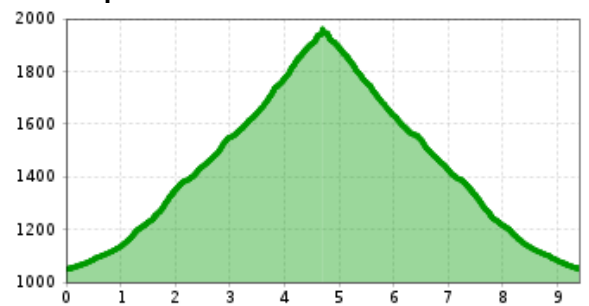

Altitude profile