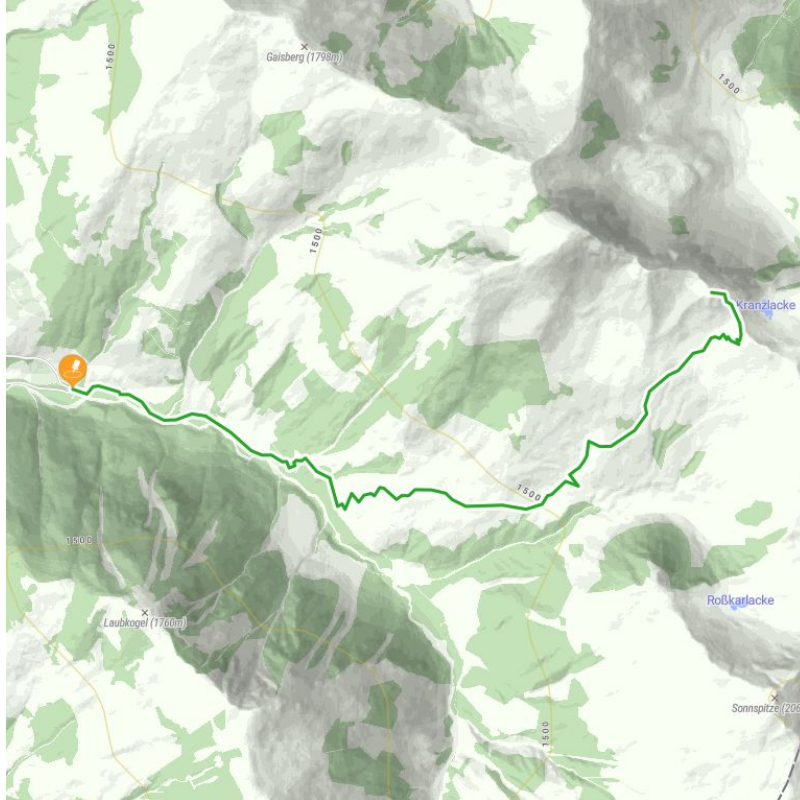

Weißkopfkogel - Lisa Hauser

walking time uphill	6 h	distance	9,0 km	difficulty	average
altitude meters uphill	900 m	altitude meters downhill	900 m	highest point	1970 m
best season:		JUN, JUL, AUG, SEP, OCT			

Altitude profile

hut/alpine hut

[Hochwildalm](#) closed

downloads

[GPX FILE](#)

[INTERACTIVE MAP](#)